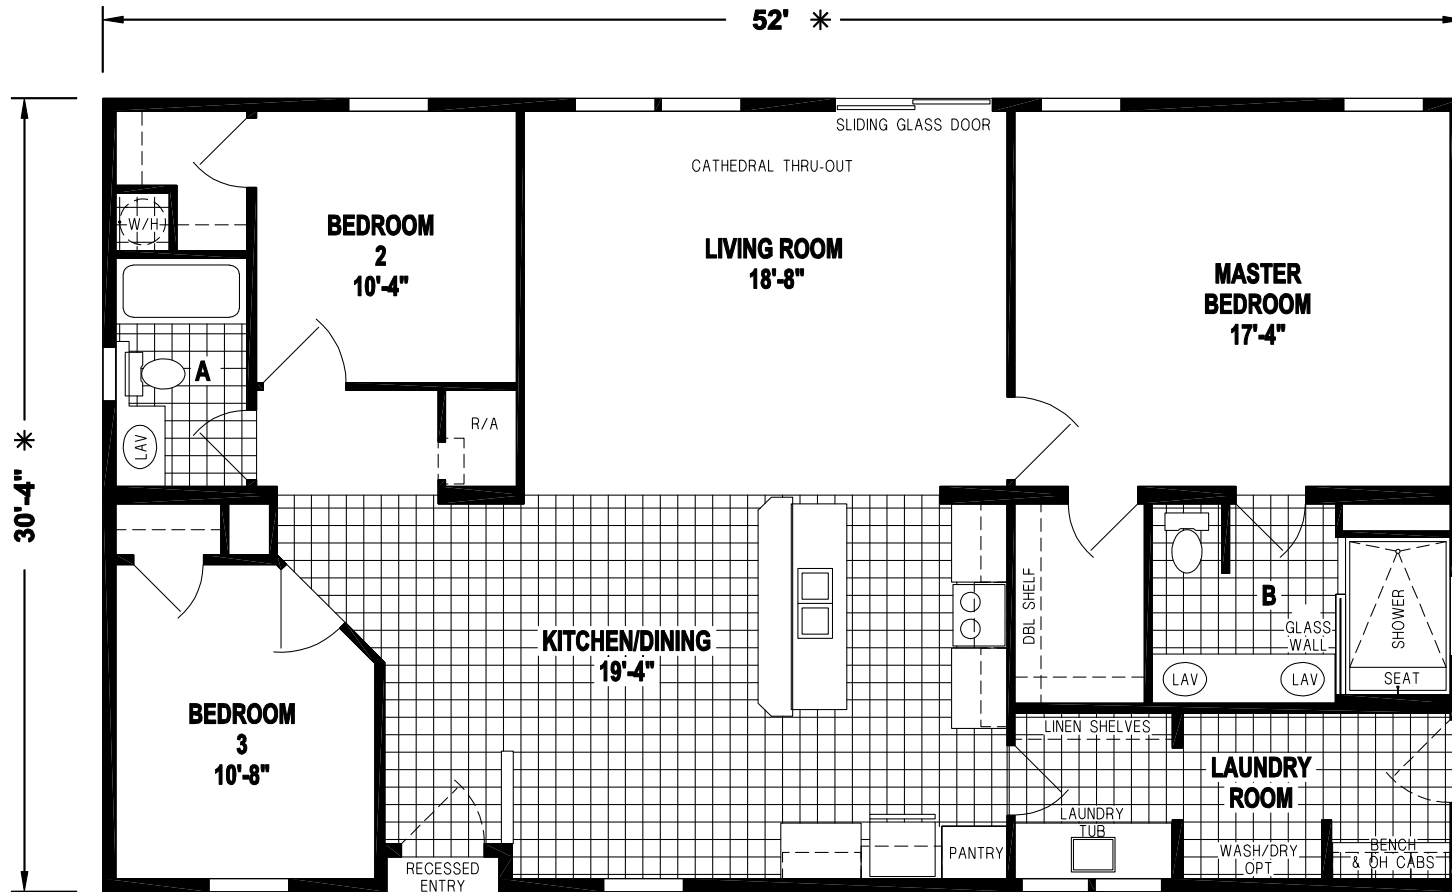

# Blue Spring

Silver Springs Limited Series

1,577 SQ. FT. (Approximate) 3 Bedroom, 2 Bath

Last Updated: 4-28-21

**FACTORY EXPO HOME CENTERS**  
 1230 SW 10th St.  
 Ocala, FL 34471

**FloridaFactoryDirect.com | 1-800-748-2654**