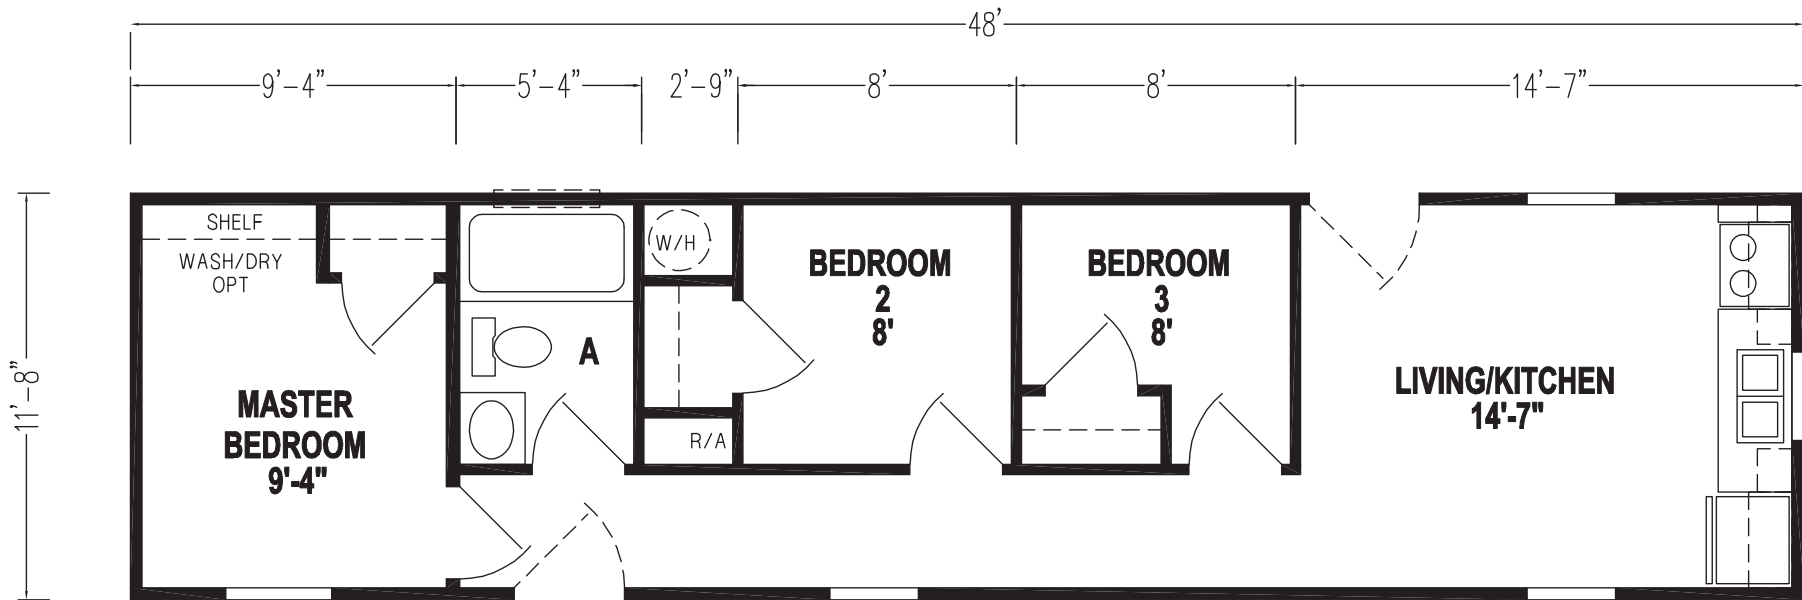

# Factory Expo

"Factory Direct Pricing" HOME CENTERS

3 Bedroom, 1 Bath  
Approx. 528 Sq. Ft.

Last Updated: 7-9-20

OPT WASHER/DRYER

I authorize Factory Expo to build my house, per this plan.

X \_\_\_\_\_  
Customer Signature/Date