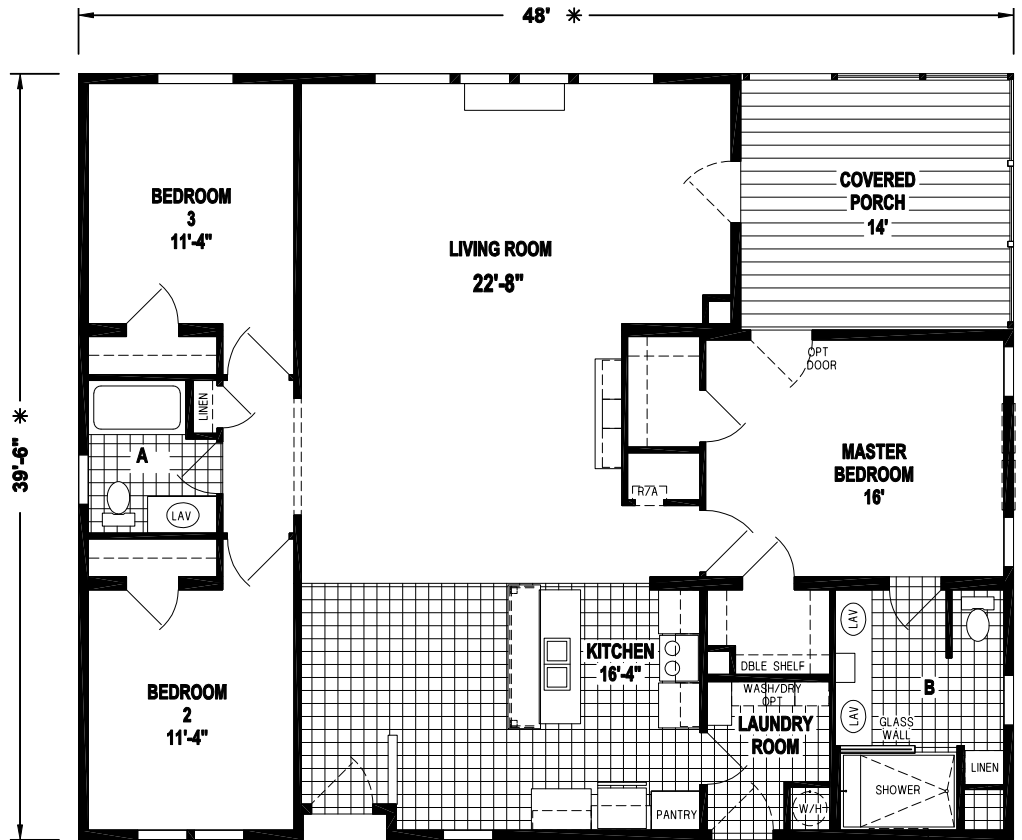

Langefield

Silver Springs Limited Series

Factory Expo

"Factory Direct Pricing" HOME CENTERS

3 Bedrooms, 2 Baths
Approx. 1,882 Sq. Ft.

Last Updated: 6-16-20

@OPTION AIR HANDLER

OPTION SUNROOM

OPTION AIR HANDLER

OPTION FREE STANDING RANGE HOOD

OPTION WATER HEATER DOOR

OPTION WET BAR
W/OPTION SUNROOM

I authorize Factory Expo to build my house, per this plan.

X _____
Customer Signature/Date

1-800-554-4813