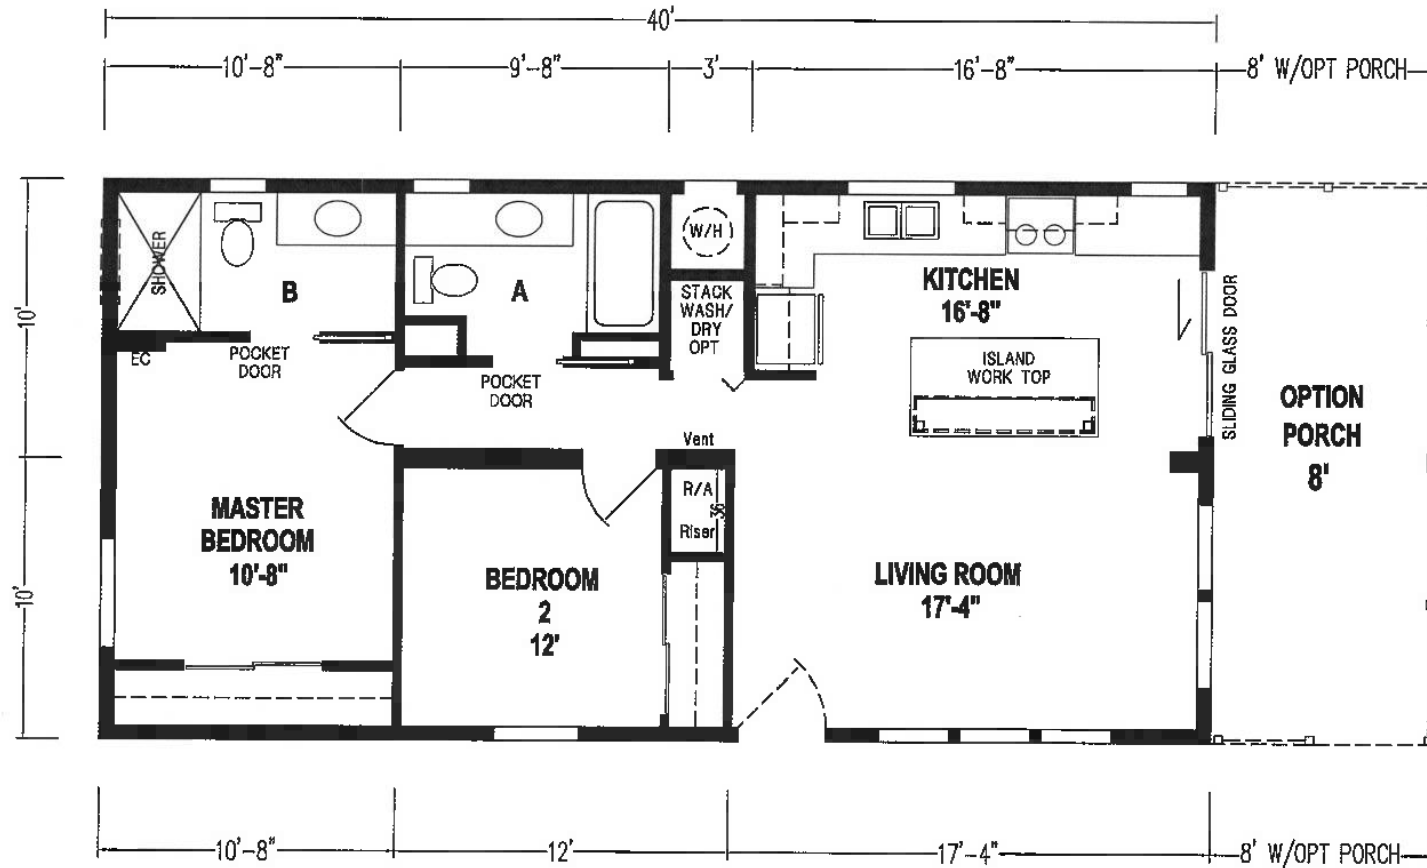

Naylor

Silver Springs Limited Series

800 SQ. FT. (Approximate) 2 Bedroom, 2 Bath

Last Updated: 2-26-21

FACTORY EXPO HOME CENTERS
 1230 SW 10th St.
 Ocala, FL 34471

FloridaFactoryDirect.com | 1-800-748-2654