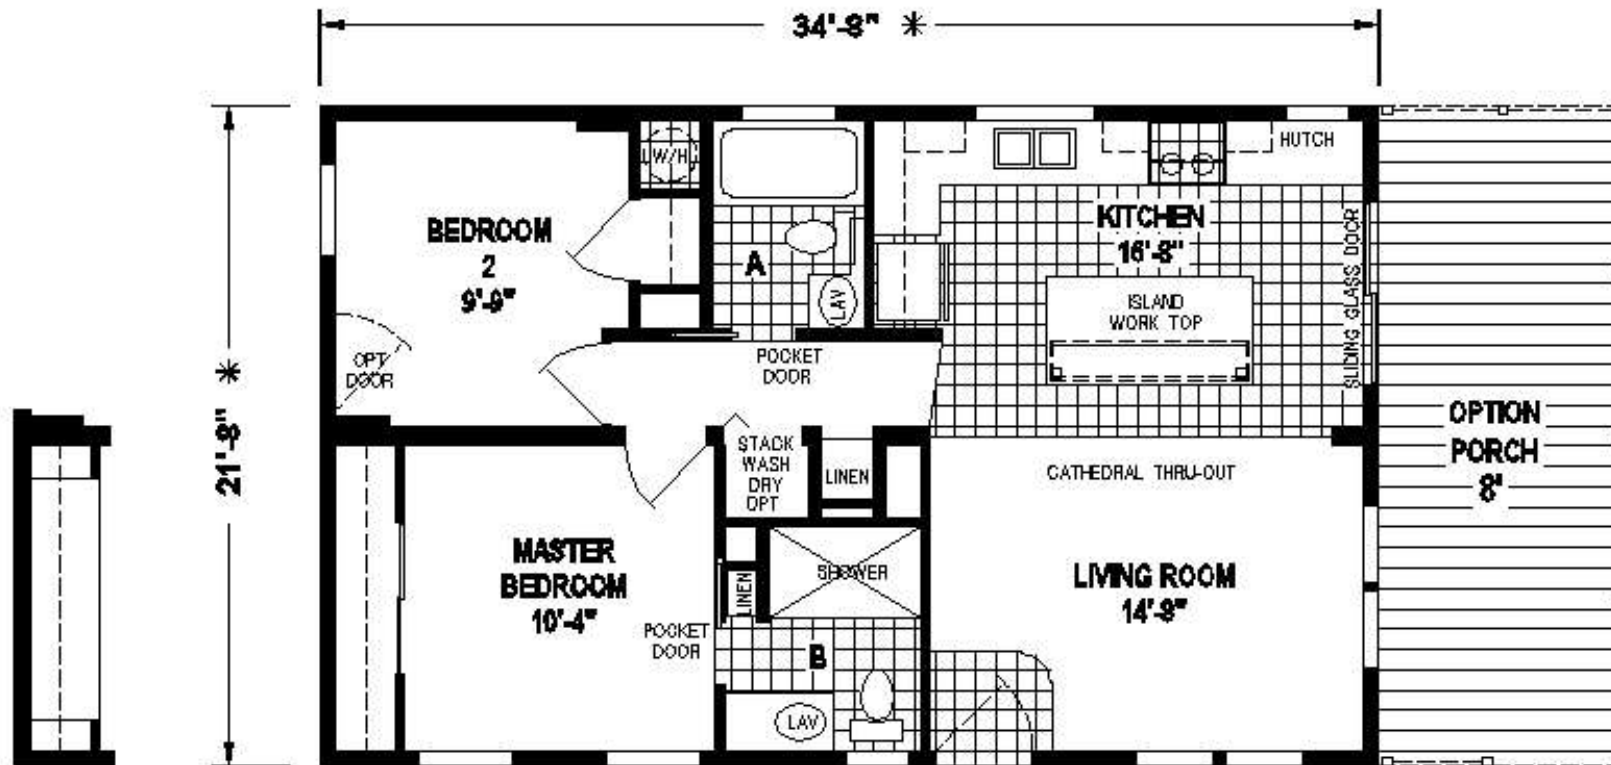

# Factory Expo

"Factory Direct Pricing" HOME CENTERS

2 Bedrooms, 2 Baths  
Approx. 758 Sq. Ft.

Last Updated: 11-19-19

OPT  
WARDROBE  
W/DRWS

I authorize Factory Expo to build my house, per this plan.

X \_\_\_\_\_  
Customer Signature/Date