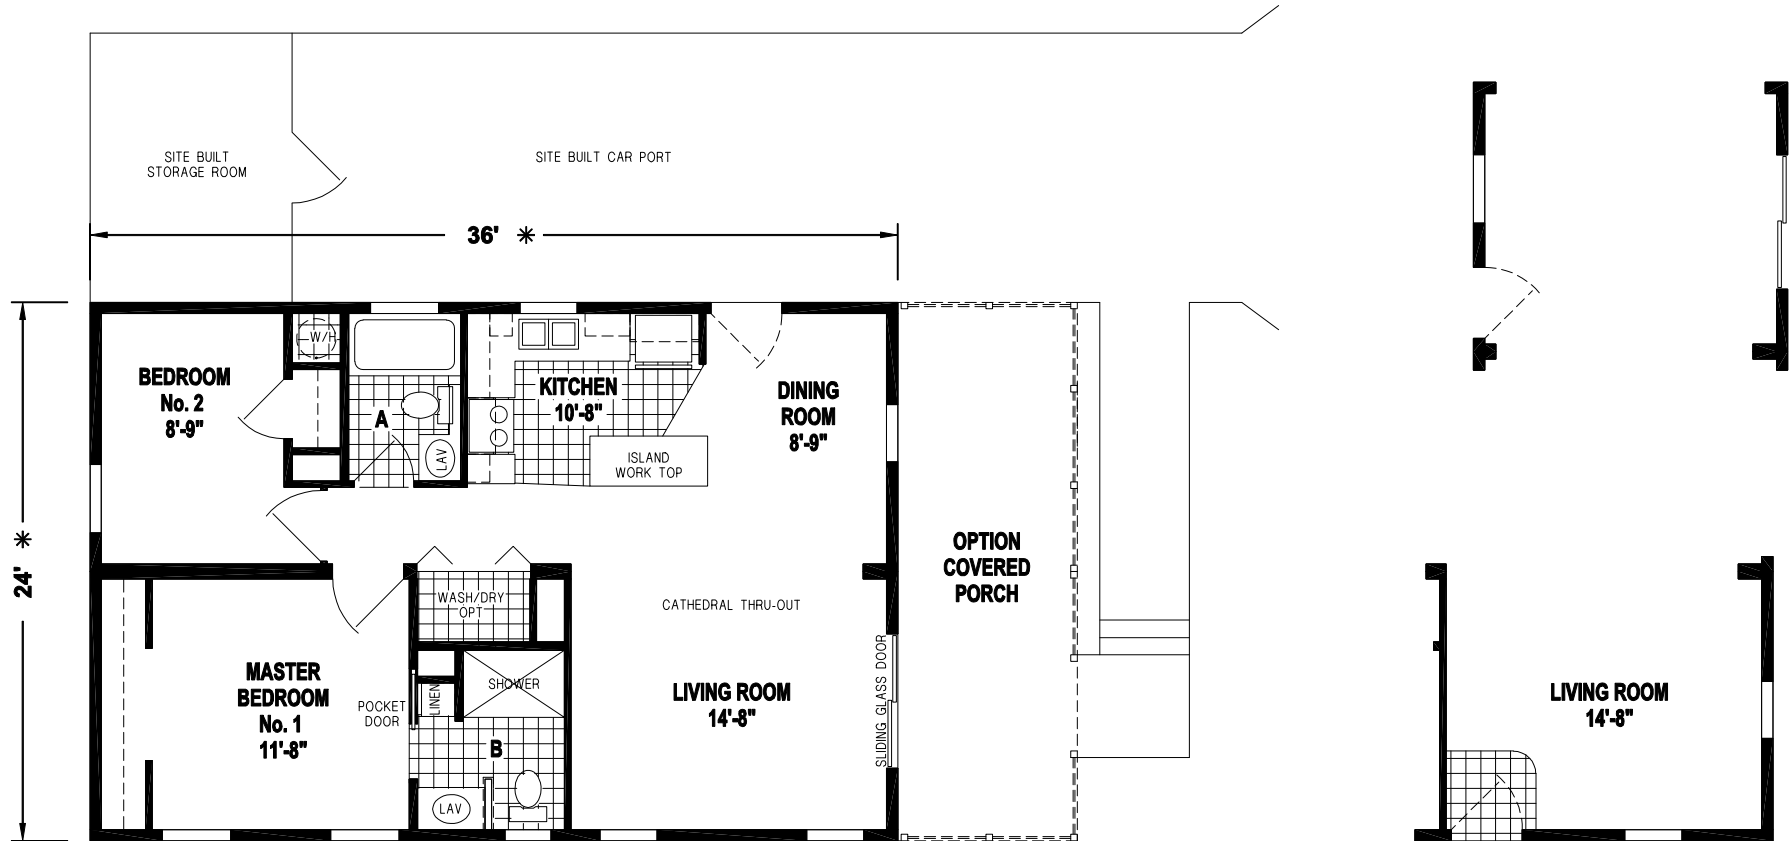

Hallandale

Silver Springs Limited Series

Factory Expo

"Factory Direct Pricing" HOME CENTERS

2 Bedroom, 2 Bath
Approx. 864 Sq. Ft.

Last Updated: 1-21-19

I authorize Factory Expo to build my house, per this plan.