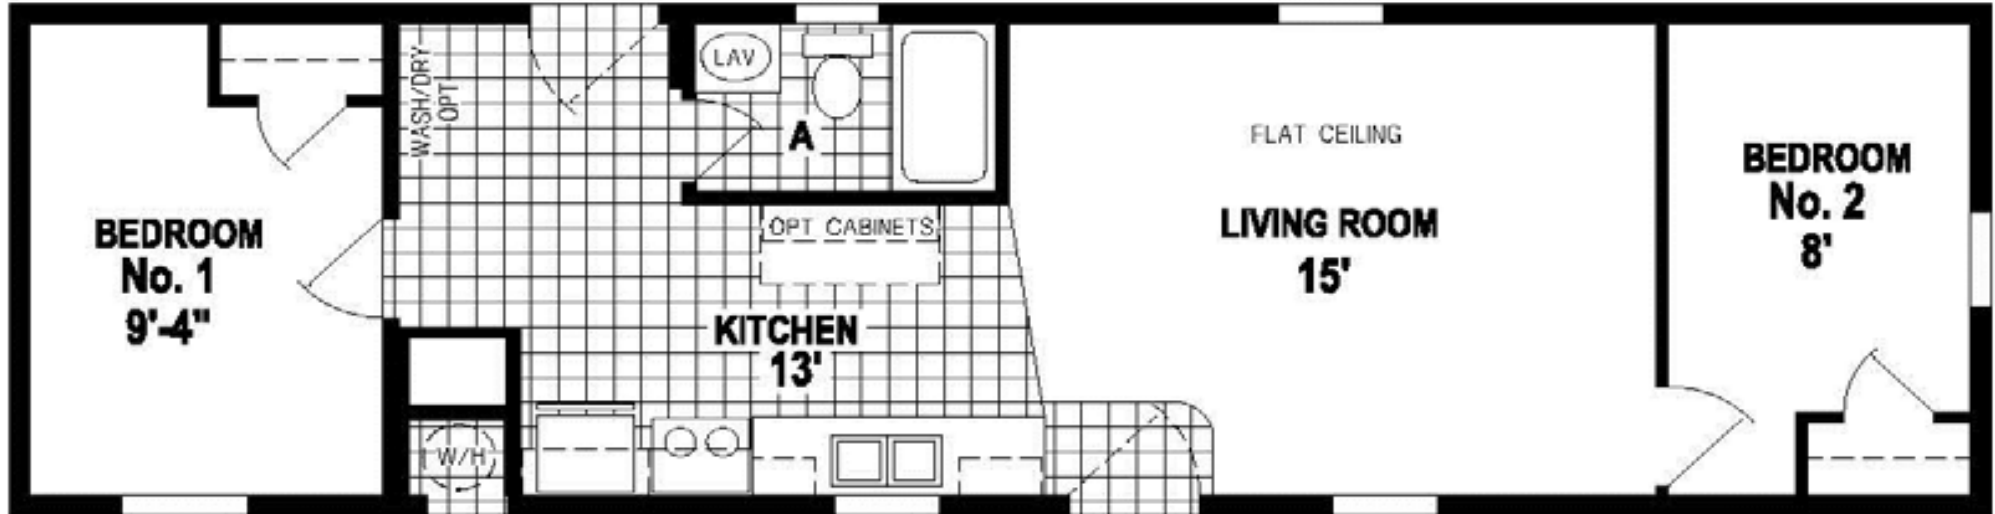

Sea Branch

Silver Springs Limited Series

Factory Expo

"Factory Direct Pricing" HOME CENTERS

2 Bedroom, 1 Bath
Approx. 656 Sq. Ft.

Last Updated: 7-12-17

I authorize Factory Expo to build my house, per this plan.