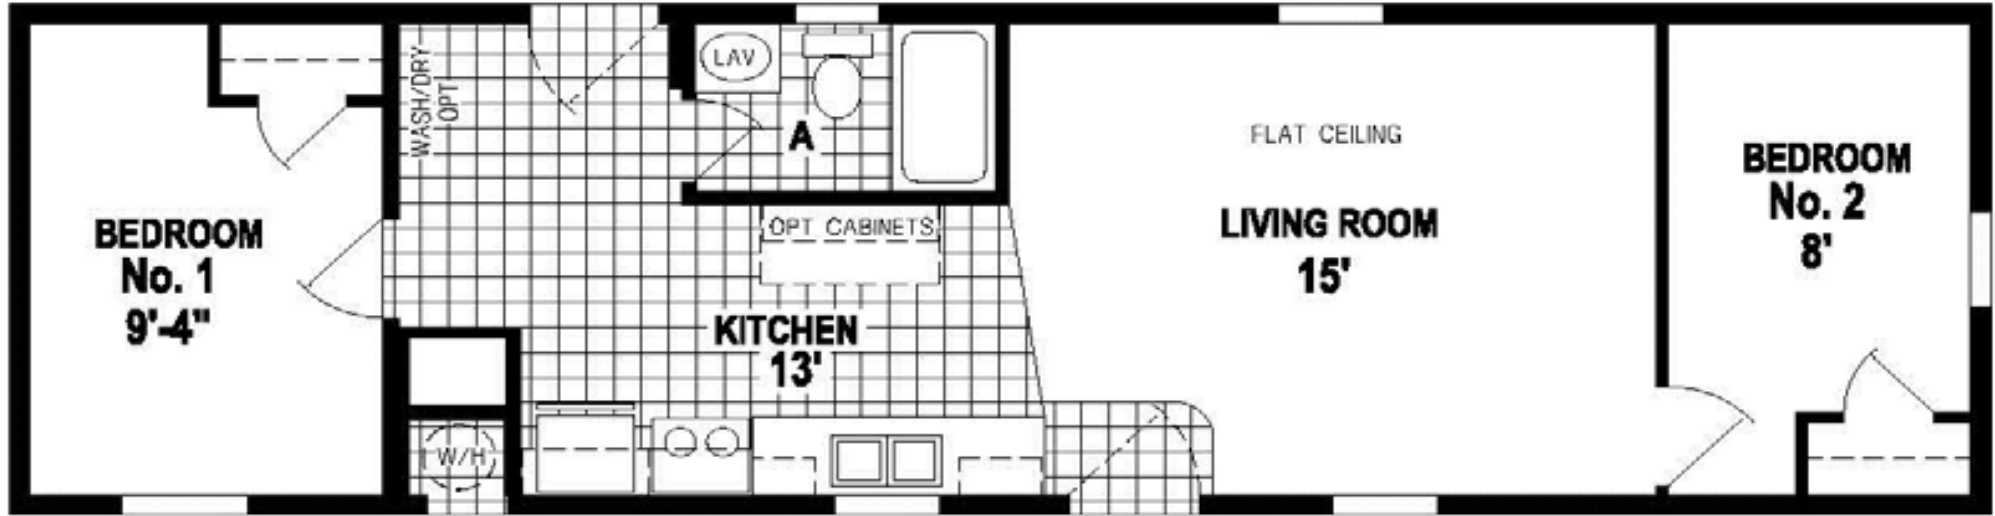

# Factory Expo

"Factory Direct Pricing" HOME CENTERS

2 Bedroom, 1 Bath  
Approx. 656 Sq. Ft.

Last Updated: 1-21-19

Factory Expo Home Centers  
1230 SW 10th Street  
Ocala, Florida 34471

I authorize Factory Expo to build my house, per this plan.