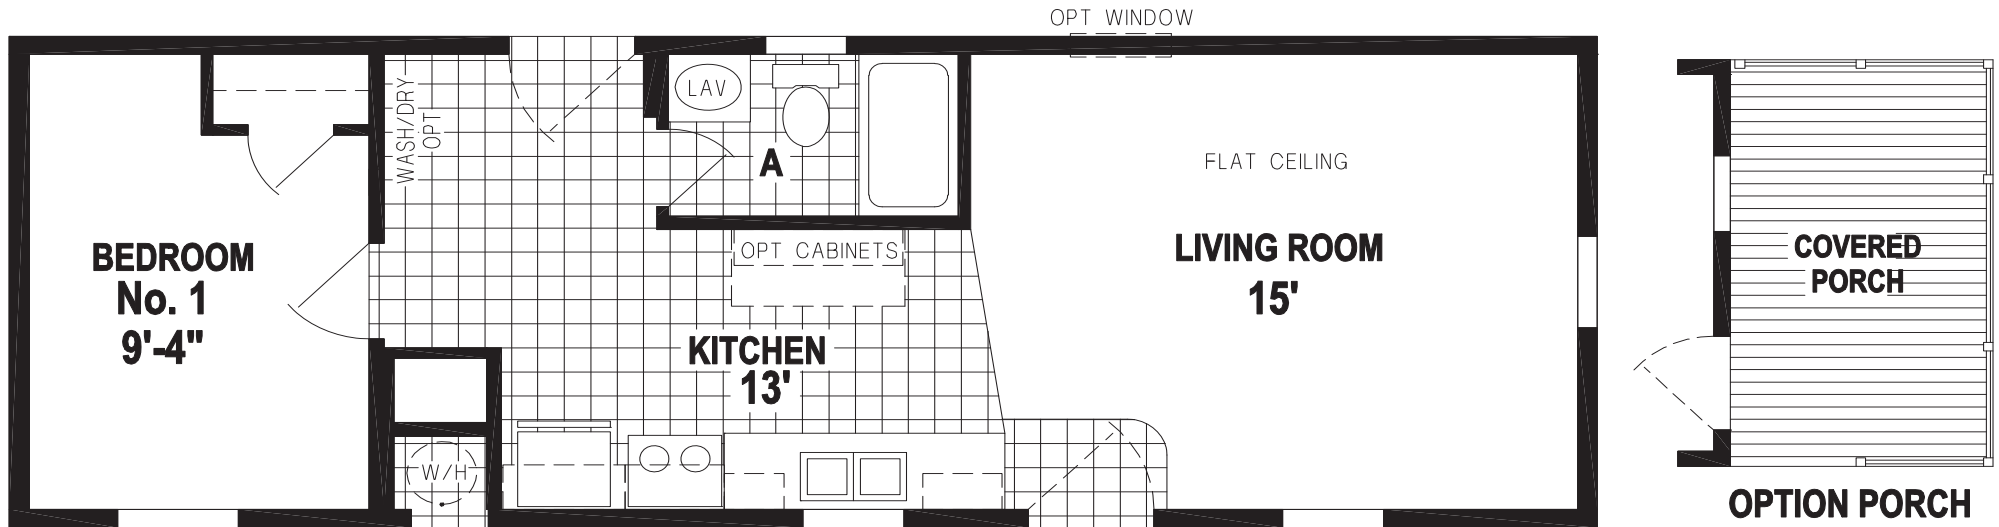

Driftwood

Silver Springs Limited Series

Factory Expo

"Factory Direct Pricing" HOME CENTERS

1 Bedroom, 1 Bath
Approx. 546 Sq. Ft.

Last Updated: 1-21-19

I authorize Factory Expo to build my house, per this plan.