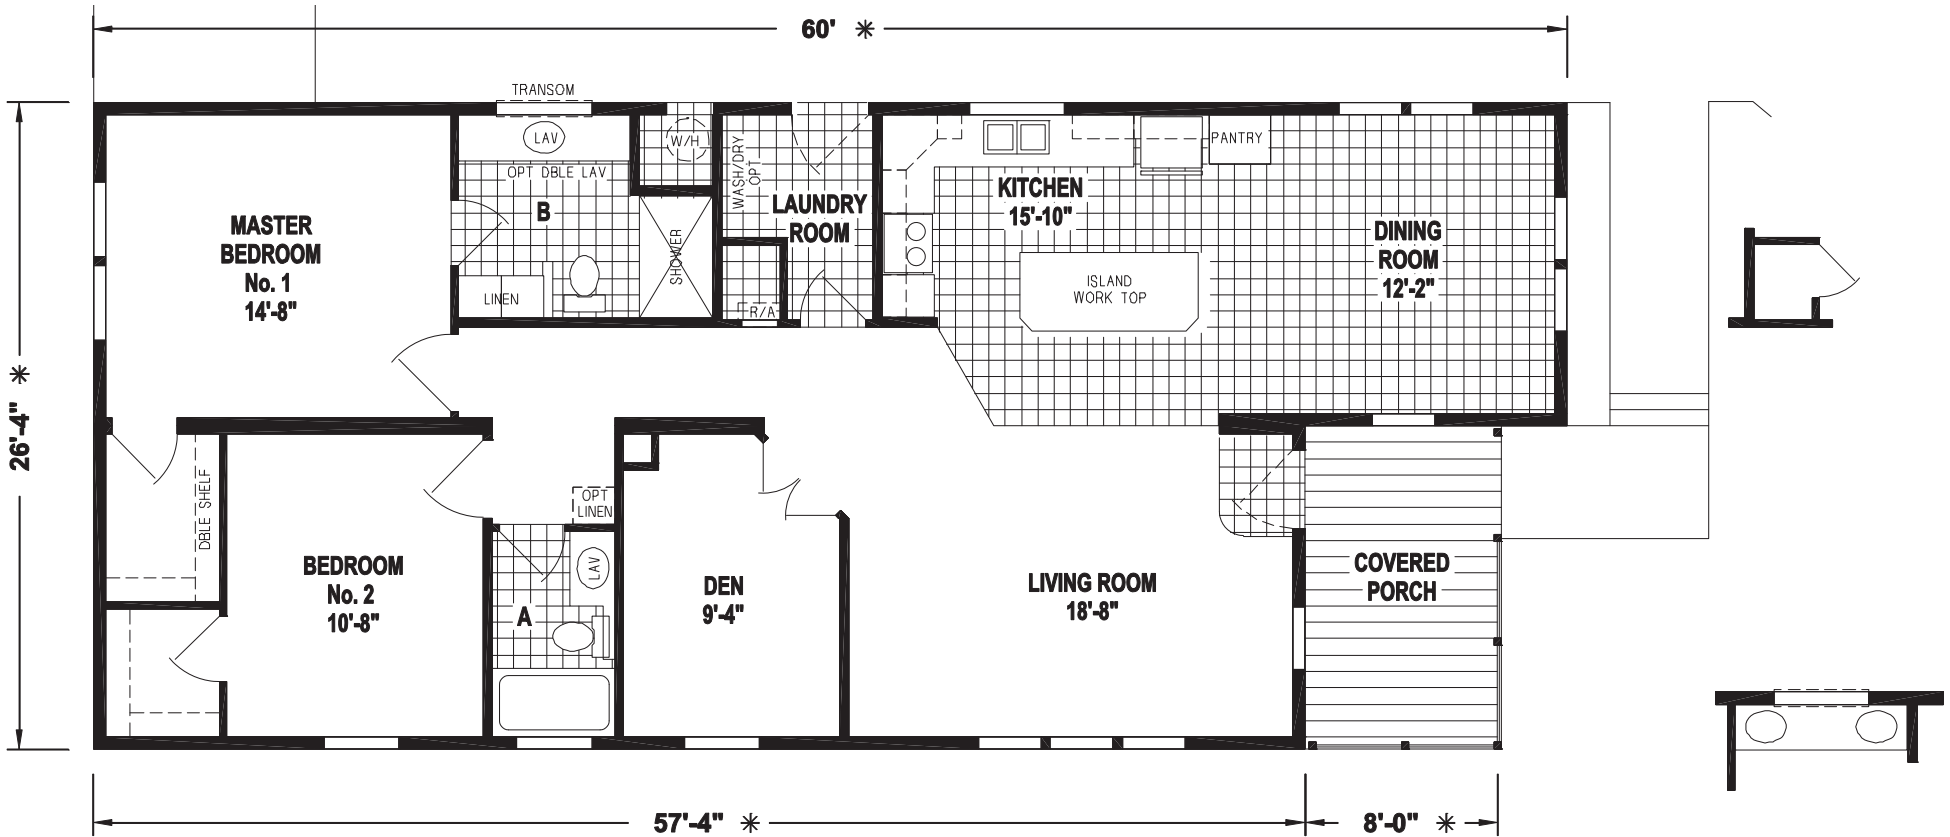

Yatesville

Silver Springs Limited Series

Factory Expo

"Factory Direct Pricing" HOME CENTERS

2 Bedroom, 2 Bath
Approx. 1,445 Sq. Ft.

Last Updated: 5-25-17

I authorize Factory Expo to build my house, per this plan.