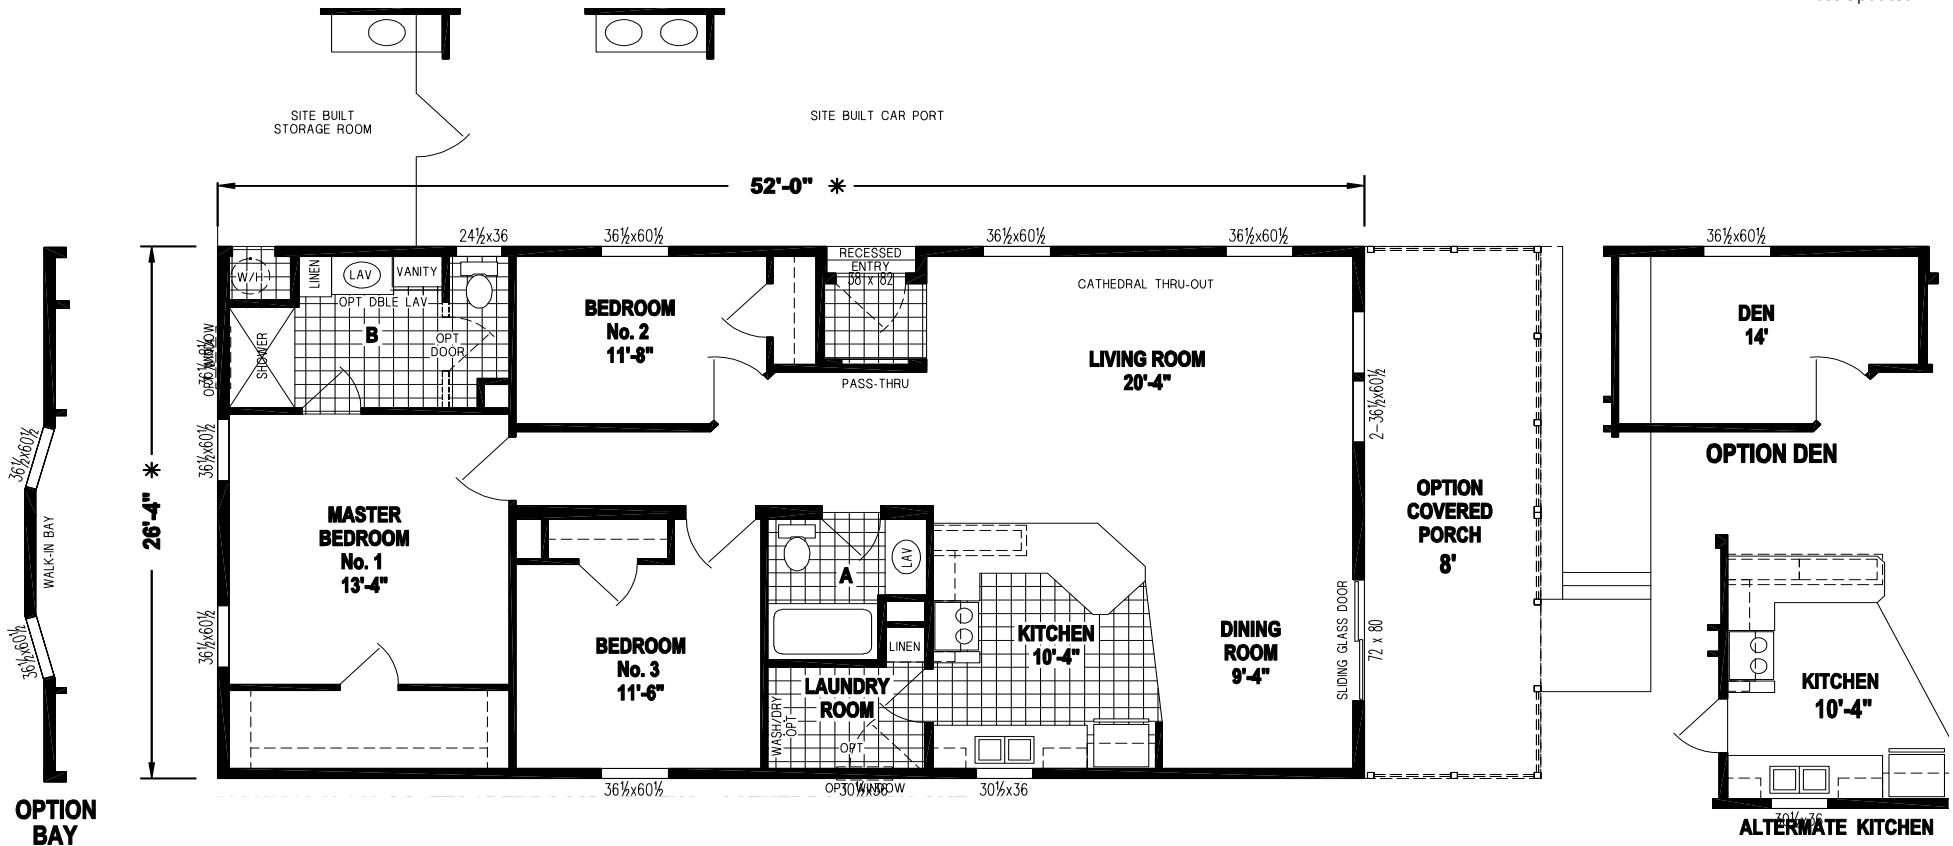

Shiloh

Silver Springs Limited Series

Factory Expo

"Factory Direct Pricing" HOME CENTERS

3 Bedroom, 2 Bath
Approx. 1,363 Sq. Ft.

Last Updated: 2-26-19

I authorize Factory Expo to build my house, per this plan.