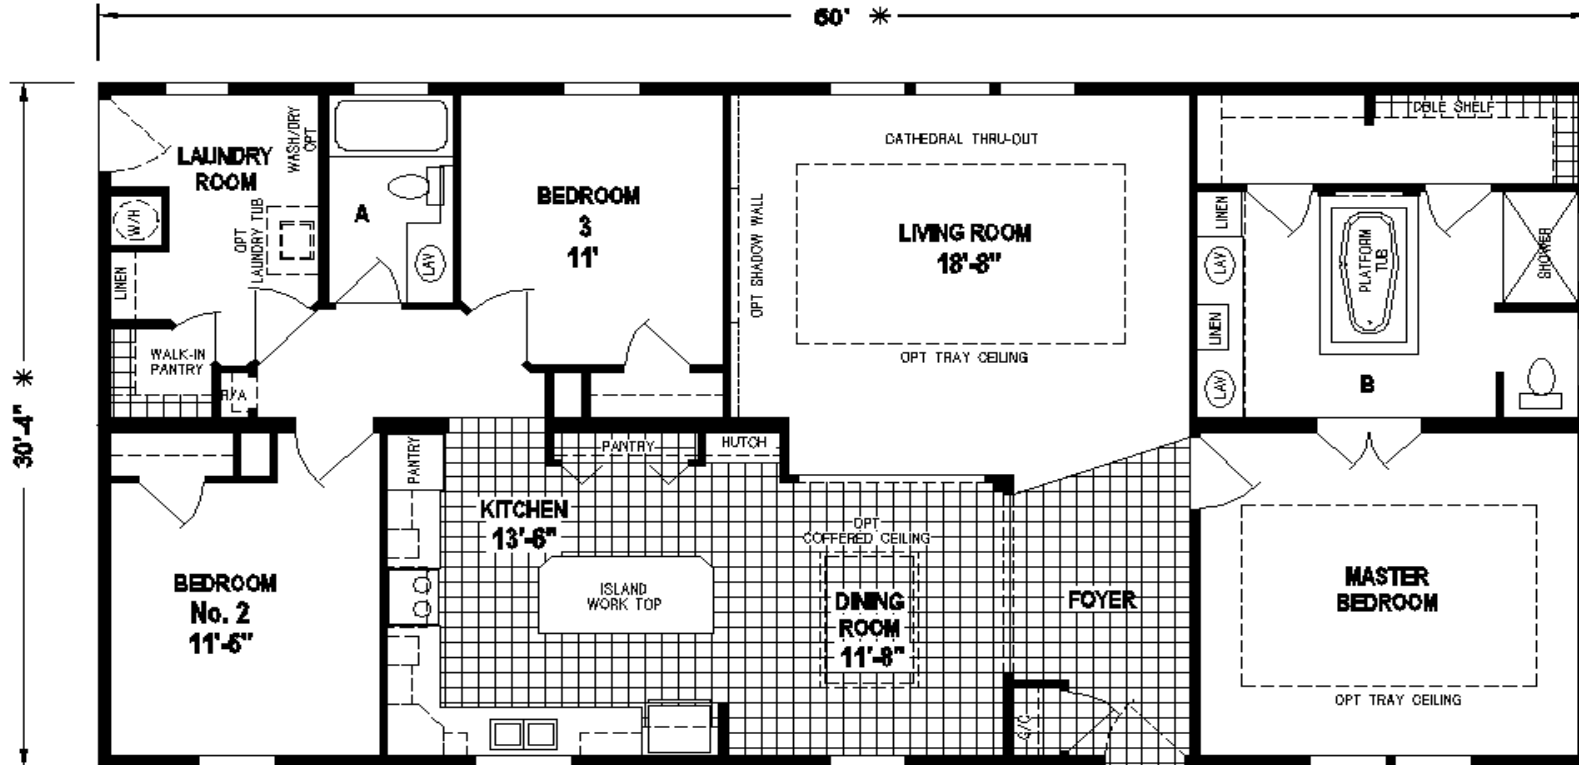

# Factory Expo

"Factory Direct Pricing" HOME CENTERS

3 Bedroom, 2 Bath  
Approx. 1,833 Sq. Ft.

Last Updated: 9-8-20

Factory Expo Home Centers  
1230 SW 10th Street  
Ocala, Florida 34471

OPT MASTER BATH

OPTION RECESSED ENTRY