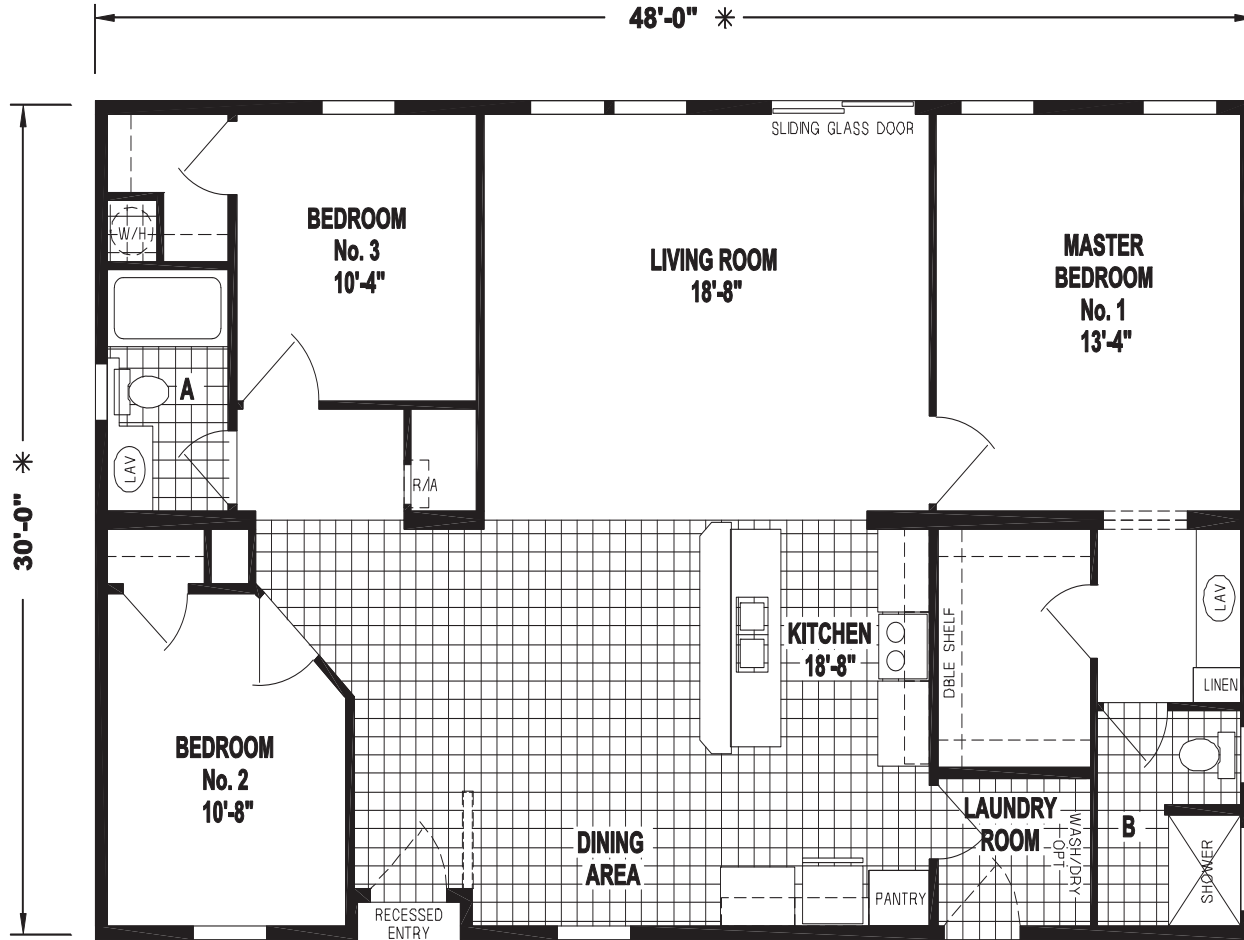

Palm River

Silver Springs Limited Series

Factory Expo

"Factory Direct Pricing" HOME CENTERS

3 Bedroom, 2 Bath
Approx. 1,455 Sq. Ft.

Last Updated: 1-21-19

OPTION CORNER SHOWER

I authorize Factory Expo to build my house, per this plan.