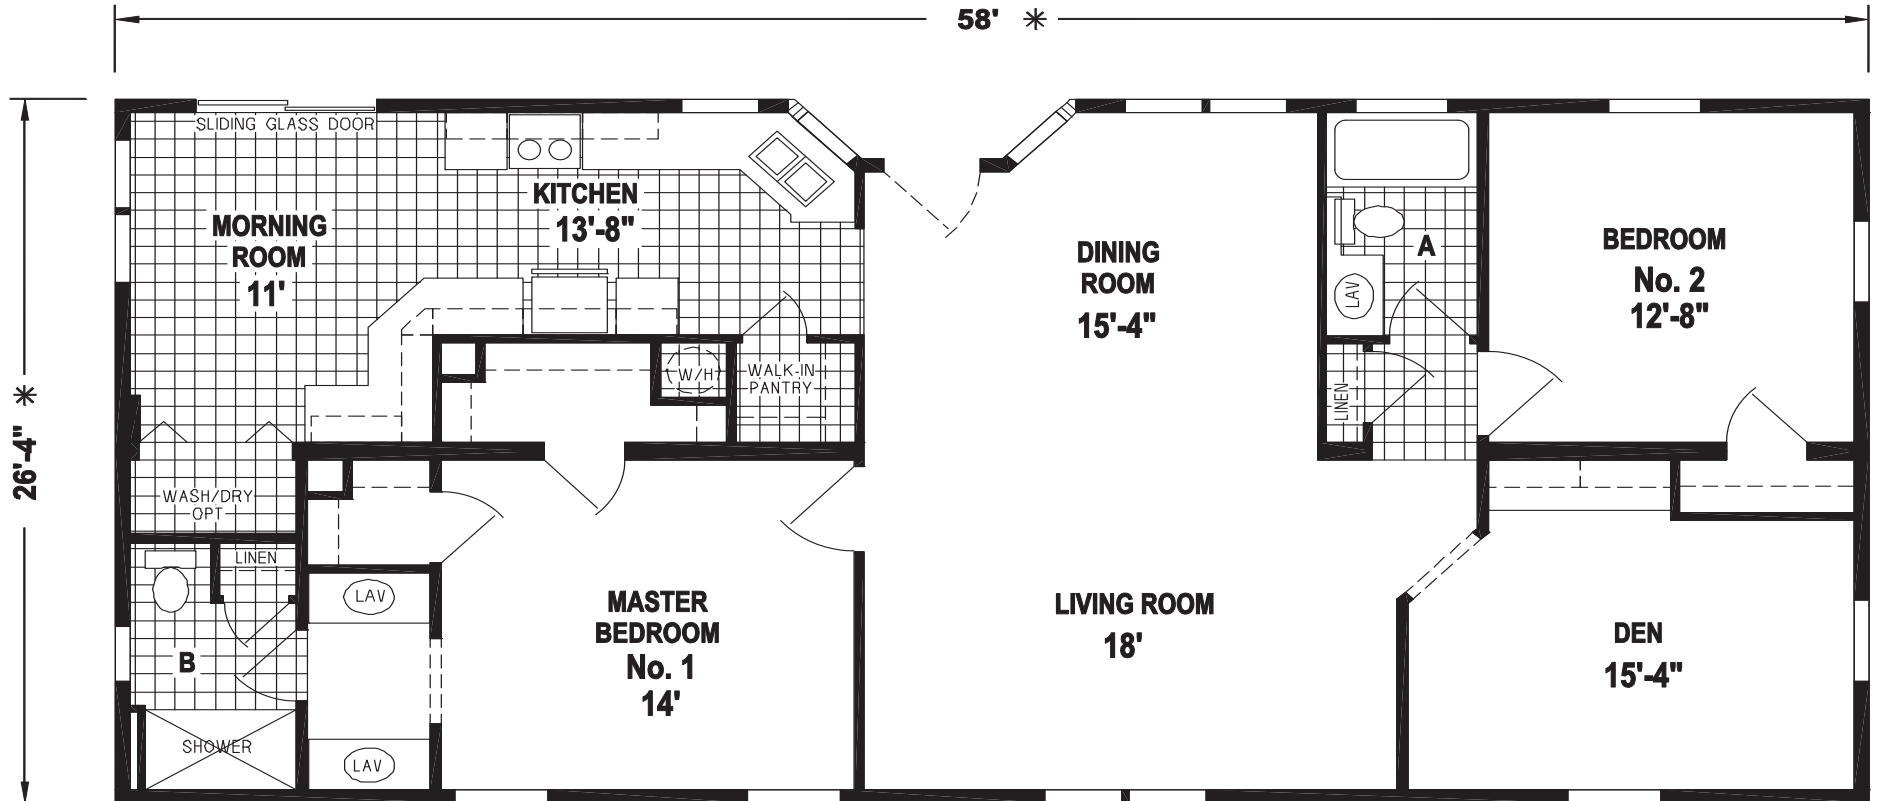

Millbrook

Silver Springs Limited Series

Factory Expo

"Factory Direct Pricing" HOME CENTERS

2 Bedroom, 2 Bath, Den
Approx. 1,513 Sq. Ft.

Last Updated: 5-25-17

I authorize Factory Expo to build my house, per this plan.