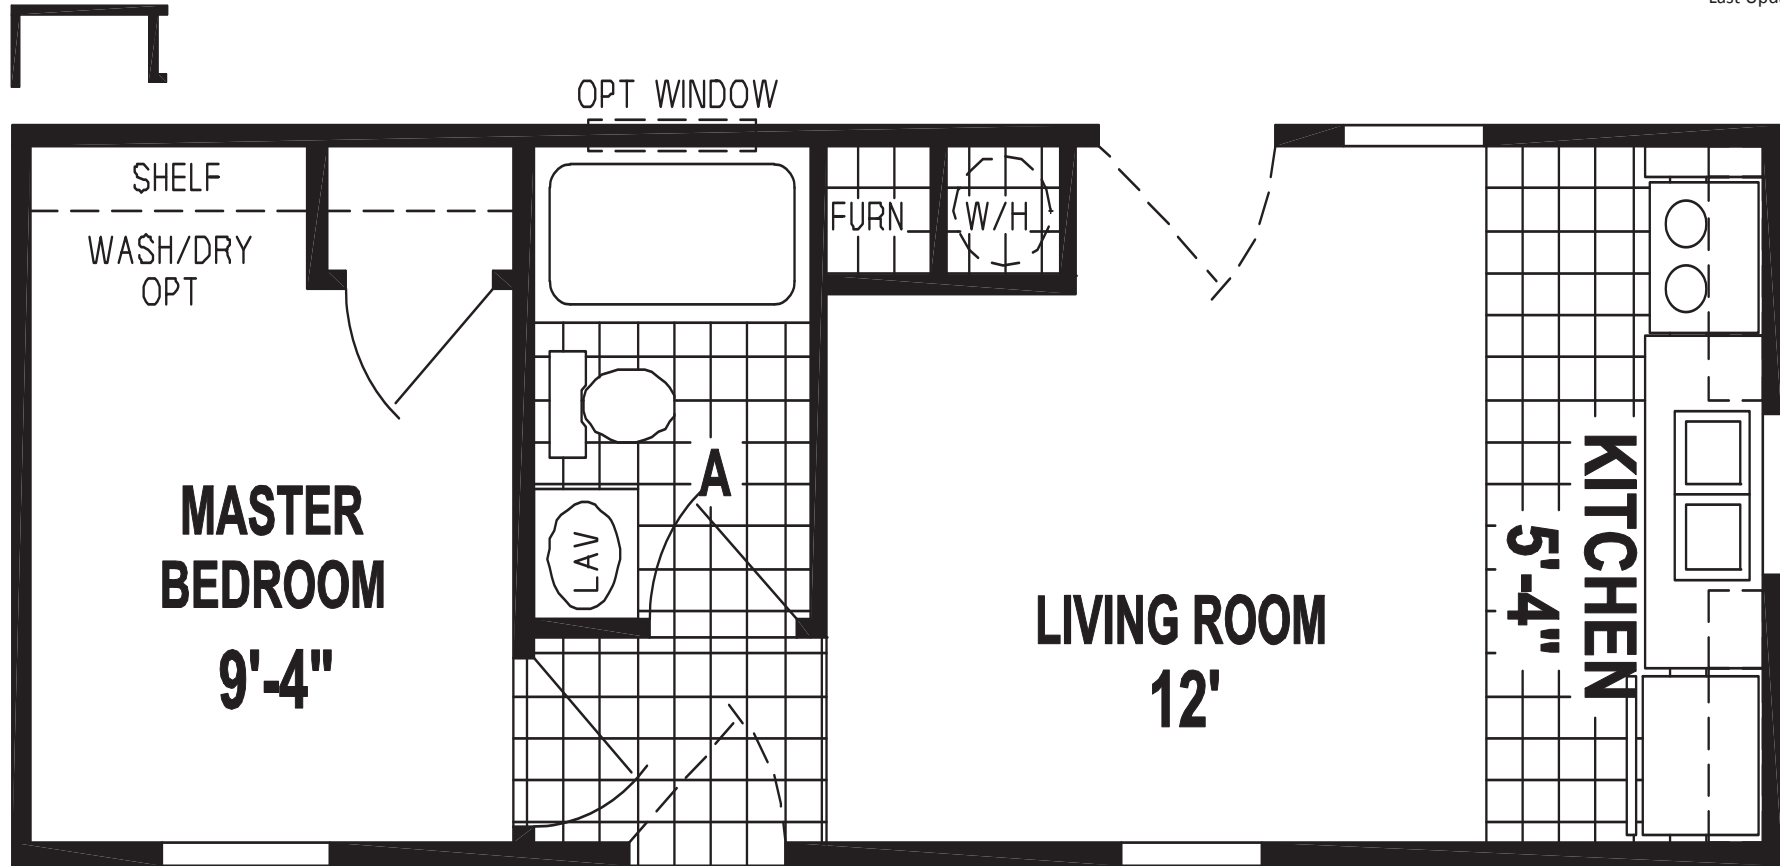

# Factory Expo

"Factory Direct Pricing" HOME CENTERS

1 Bedroom, 1 Bath  
Approx. 373 Sq. Ft.

Last Updated: 5-25-17

\*Special Value Home, Limit 1 per customer

I authorize Factory Expo to build my house, per this plan.