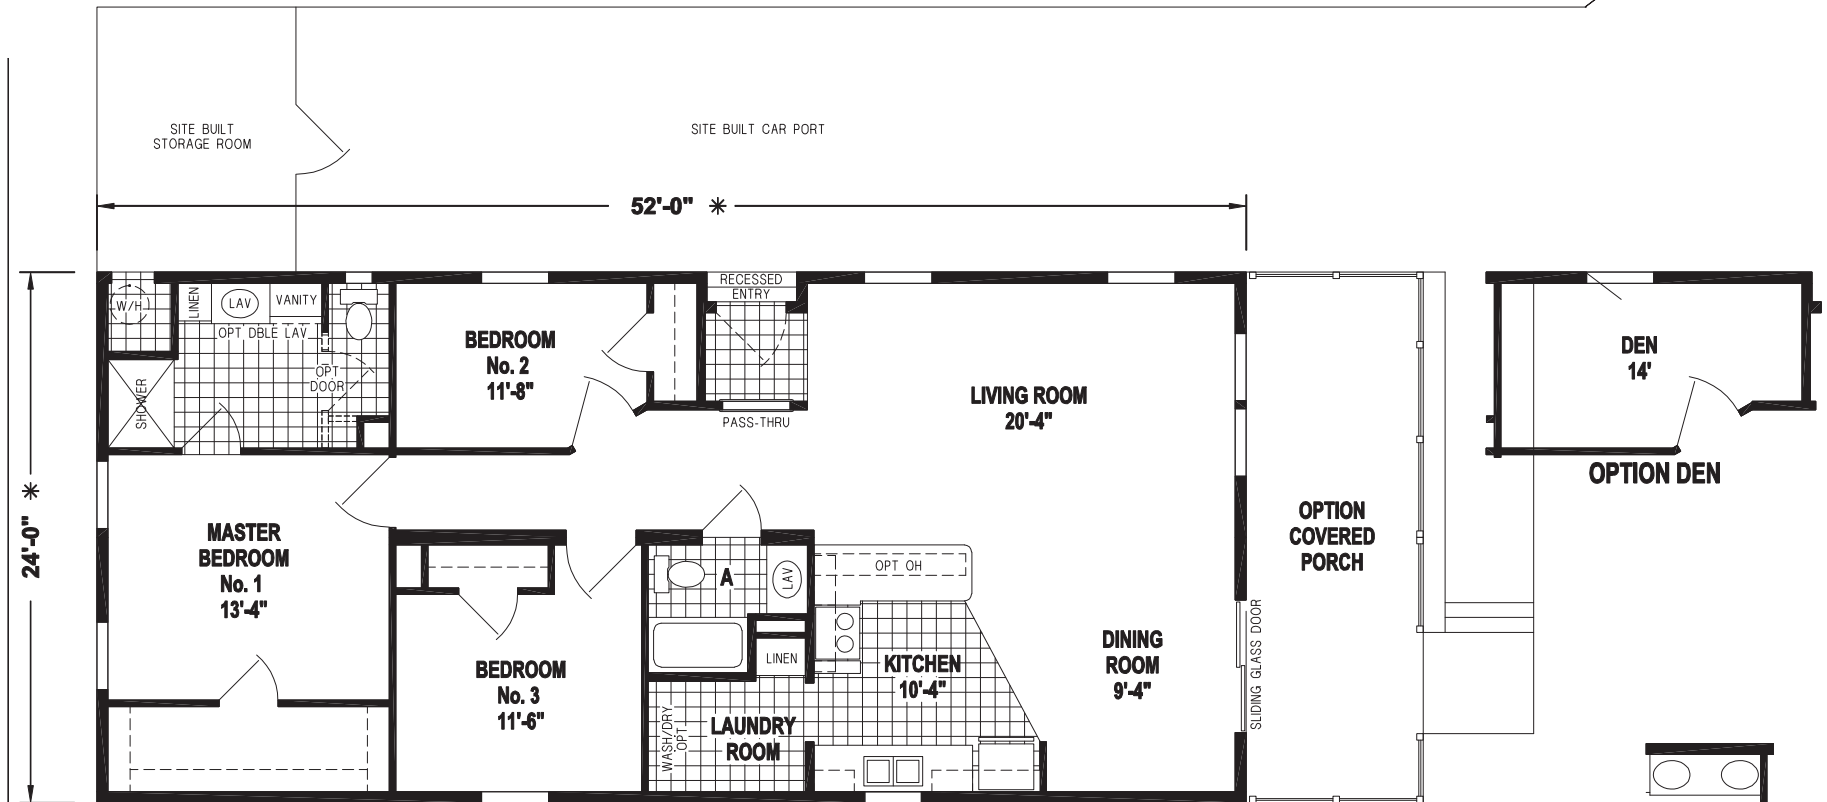

Melbourne

Silver Springs Limited Series

Factory Expo

"Factory Direct Pricing" HOME CENTERS

3 Bedroom, 2 Bath
Approx. 1,248 Sq. Ft.

Last Updated: 5-25-17

I authorize Factory Expo to build my house, per this plan.