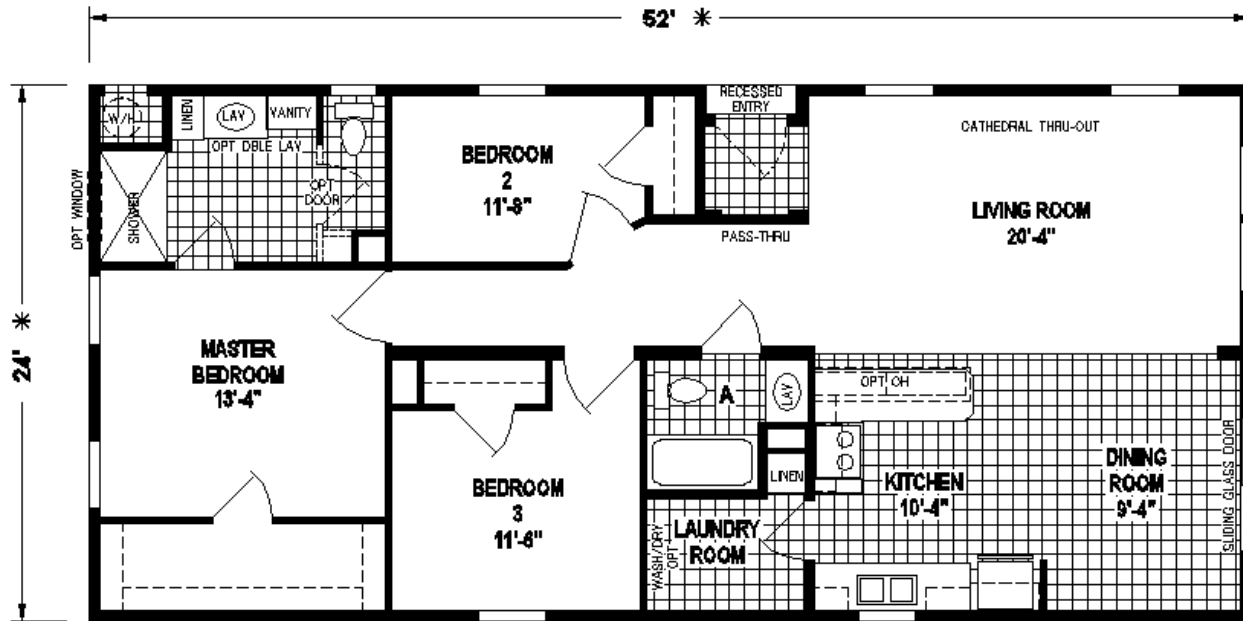

# Factory Expo

"Factory Direct Pricing" HOME CENTERS

3 Bedroom, 2 Bath  
Approx. 1,248 Sq. Ft.

Last Updated: 5-12-20

I authorize Factory Expo to build my house, per this plan.  
X \_\_\_\_\_  
Customer Signature/Date