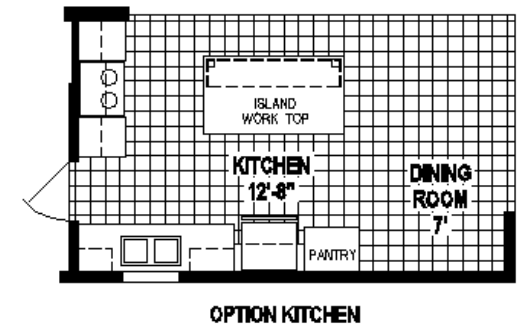

# Factory Expo

"Factory Direct Pricing" HOME CENTERS

3 Bedroom, 2 Bath  
Approx. 1,248 Sq. Ft.

Last Updated: 5-12-20

I authorize Factory Expo to build my house, per this plan.  
X \_\_\_\_\_  
Customer Signature/Date