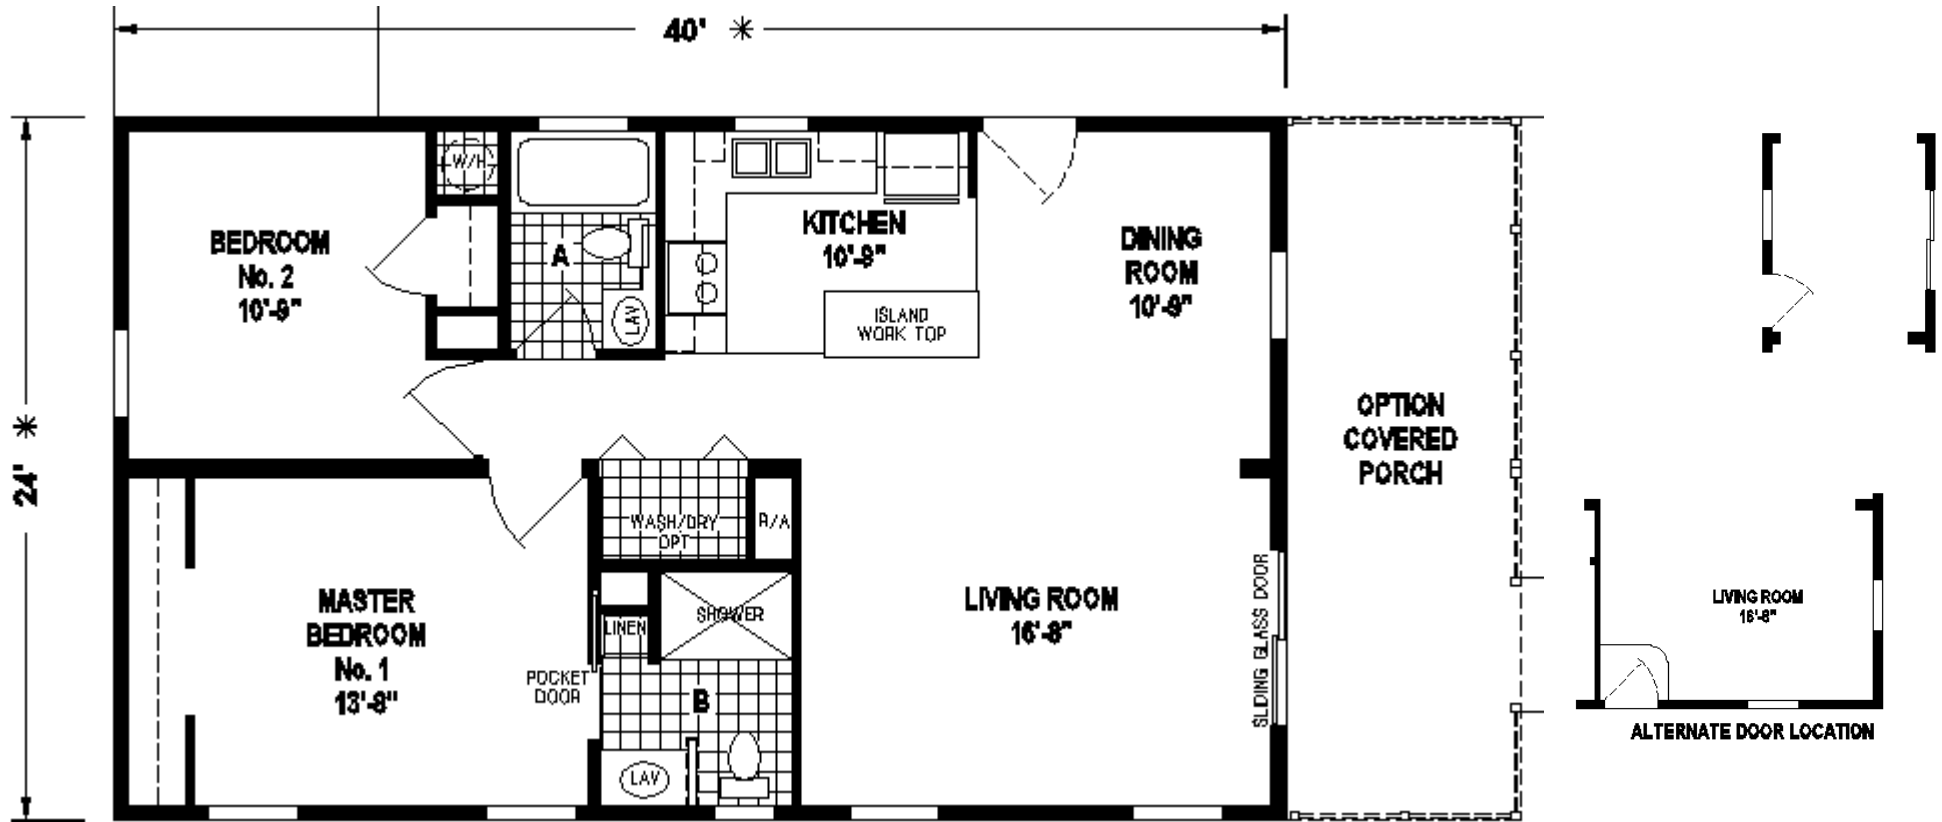

Longwood

Silver Springs Limited Series

Factory Expo

"Factory Direct Pricing" HOME CENTERS

2 Bedroom, 2 Bath
Approx. 960 Sq. Ft.

Last Updated: 9-24-20

I authorize Factory Expo to build my house, per this plan.