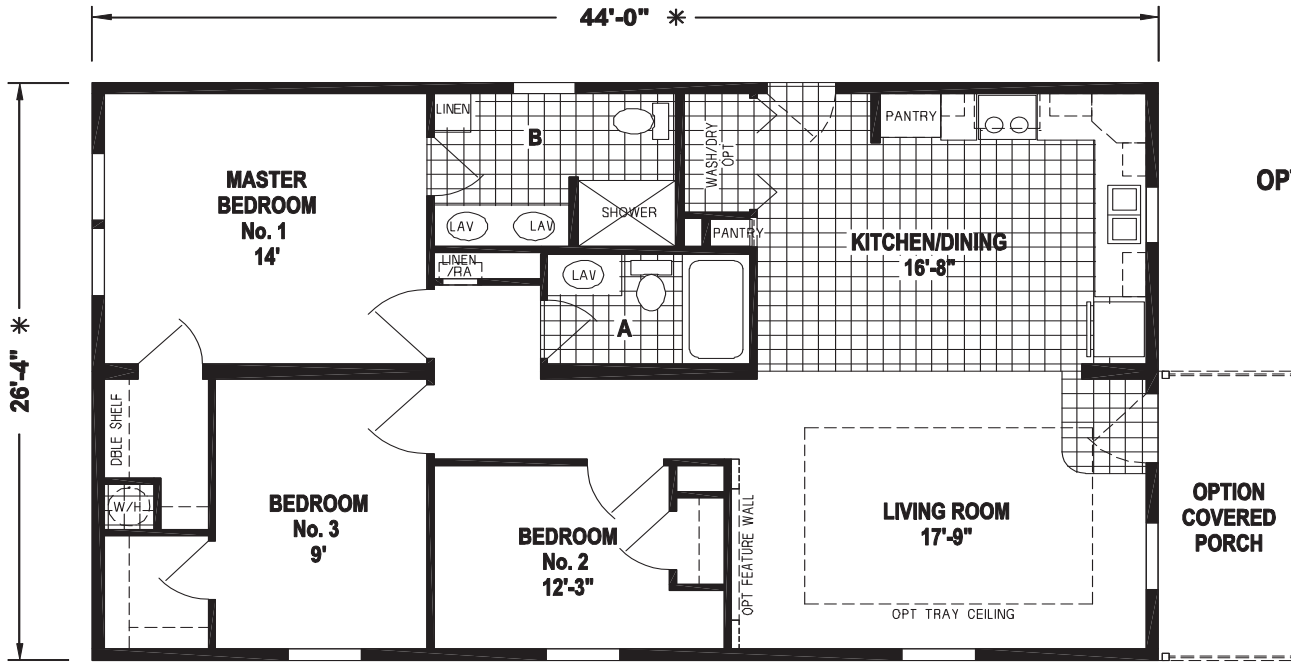

Laurens

Palm Bay Series

Factory Expo
 "Factory Direct Pricing" HOME CENTERS

3 Bedroom, 2 Bath
Approx. 1,158 Sq. Ft.

Last Updated: 1-21-19

I authorize Factory Expo to build my house, per this plan.
 X _____
 Customer Signature/Date