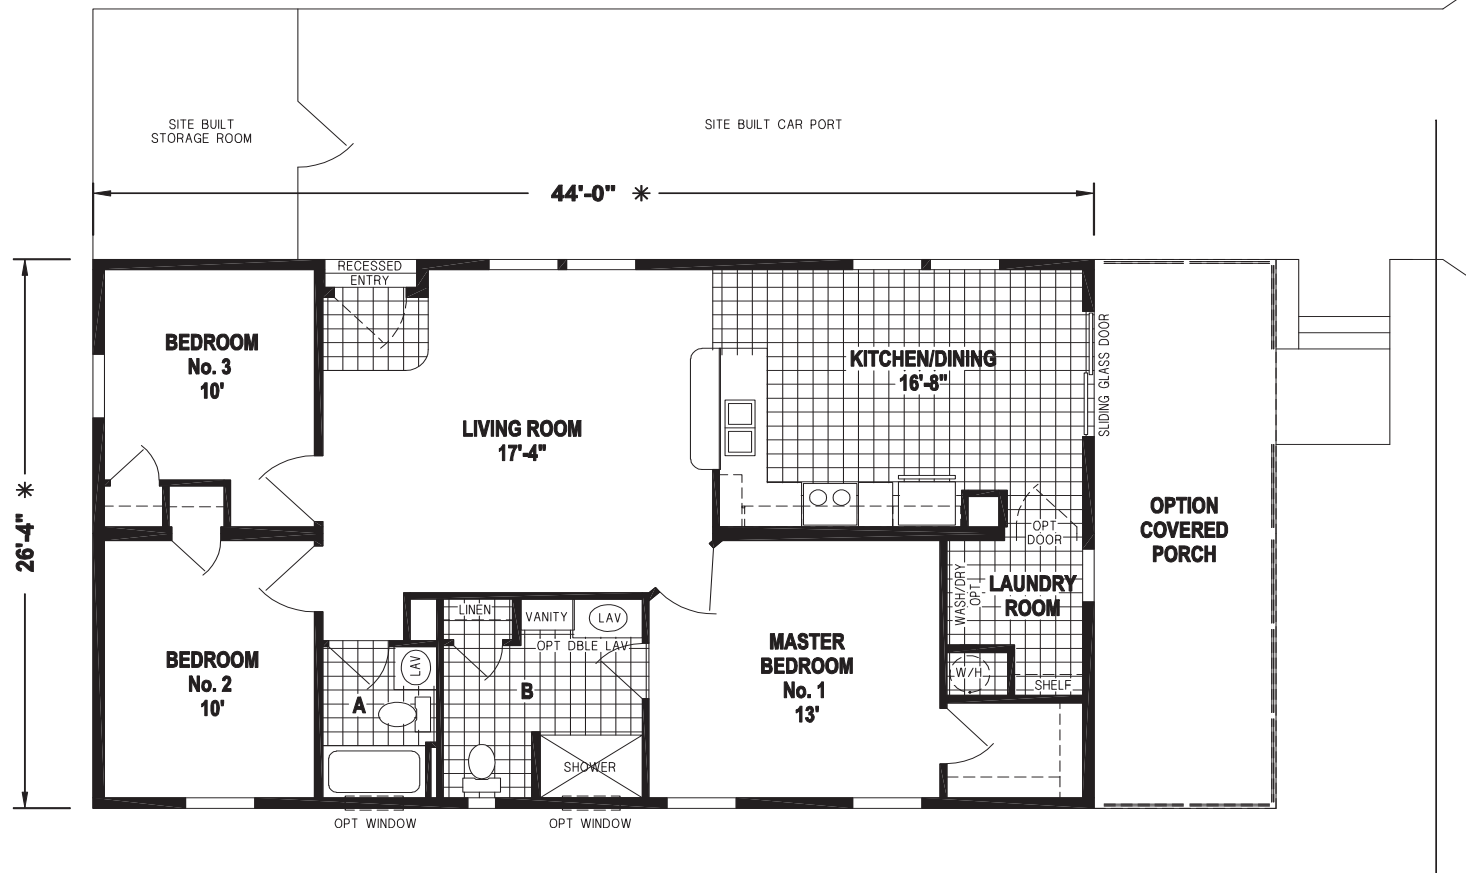

LaBelle

Silver Springs Limited Series

Factory Expo

"Factory Direct Pricing" HOME CENTERS

3 Bedroom, 2 Bath Approx. 1,153 Sq. Ft.

Last Updated: 1-21-19

I authorize Factory Expo to build my house, per this plan.