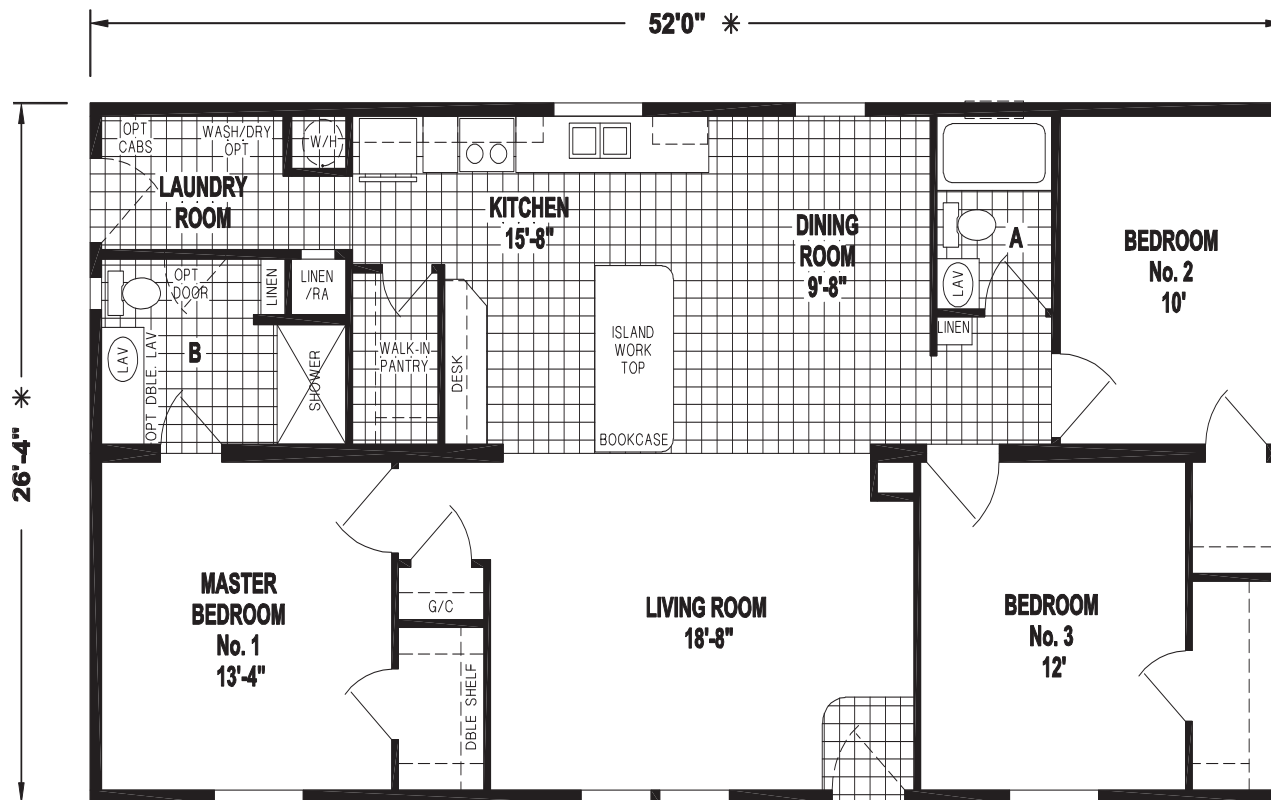

# Factory Expo

"Factory Direct Pricing" HOME CENTERS

3 Bedroom, 2 Bath  
Approx. 1,369 Sq. Ft.

Last Updated: 1-21-19

SLIDING GLASS DOOR

OPTION DINING ROOM S.G.D.

I authorize Factory Expo to build my house, per this plan.