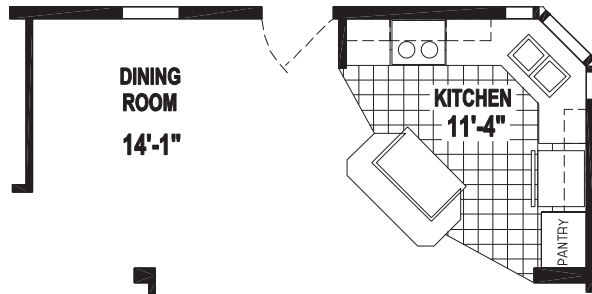

Holly Hill

Silver Springs Limited Series

Factory Expo

"Factory Direct Pricing" HOME CENTERS

2 Bedroom, 2 Bath
Approx. 1,054 Sq. Ft.

Last Updated: 1-21-19

OPTION HIGH/LOW FRONT KITCHEN

OPTION ISLAND W/FRONT KITCHEN