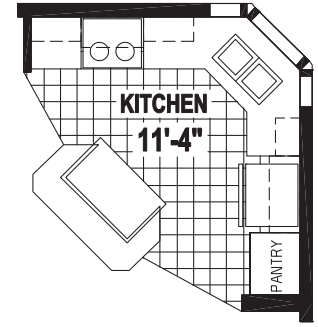

Holly Hill

Silver Springs Limited Series

Factory Expo

"Factory Direct Pricing" HOME CENTERS

2 Bedroom, 2 Bath
Approx. 1,054 Sq. Ft.

Last Updated: 1-21-19

OPTION HIGH/LOW FRONT KITCHEN

OPTION ISLAND W/FRONT KITCHEN