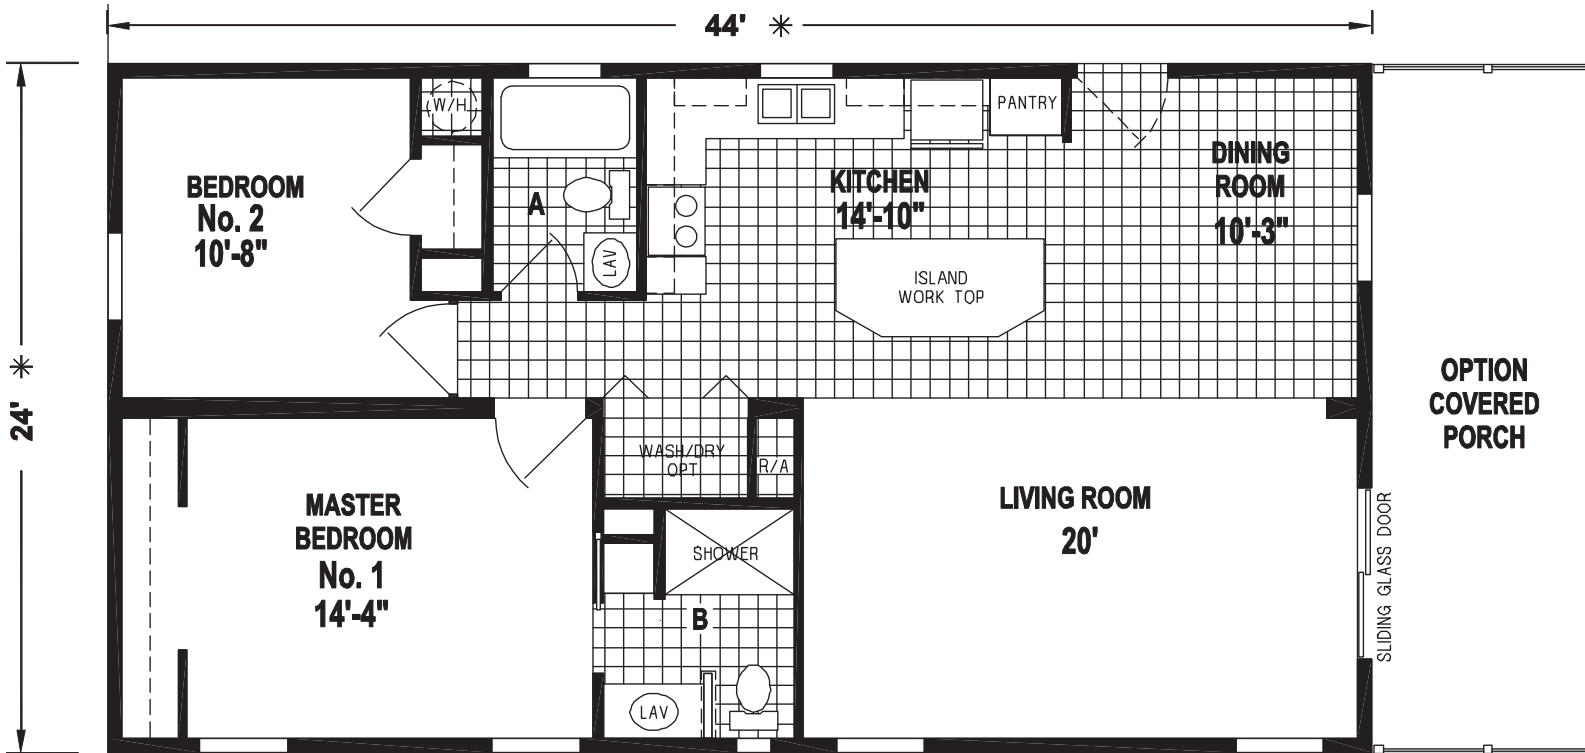

Holly Hill

Silver Springs Limited Series

Factory Expo

"Factory Direct Pricing" HOME CENTERS

2 Bedroom, 2 Bath
Approx. 1,054 Sq. Ft.

Last Updated: 1-21-19

OPTION HIGH/LOW FRONT KITCHEN

OPTION ISLAND W/FRONT KITCHEN

OPTION FRONT KITCHEN

I authorize Factory Expo to build my house, per this plan.

X _____
Customer Signature/Date

1-800-554-4813

www.FloridaFactoryDirect.com

1-800-554-4813

www.FloridaFactoryDirect.com

Important: Due to our policy of constant improvement, all information in our brochures may vary from actual home. The right is reserved to make changes at any time, without notice or obligation, in colors, materials, specifications, processes, and models. All dimensions and square footage calculations are nominal and approximate figures. Please check with your sales person for specific and current information.