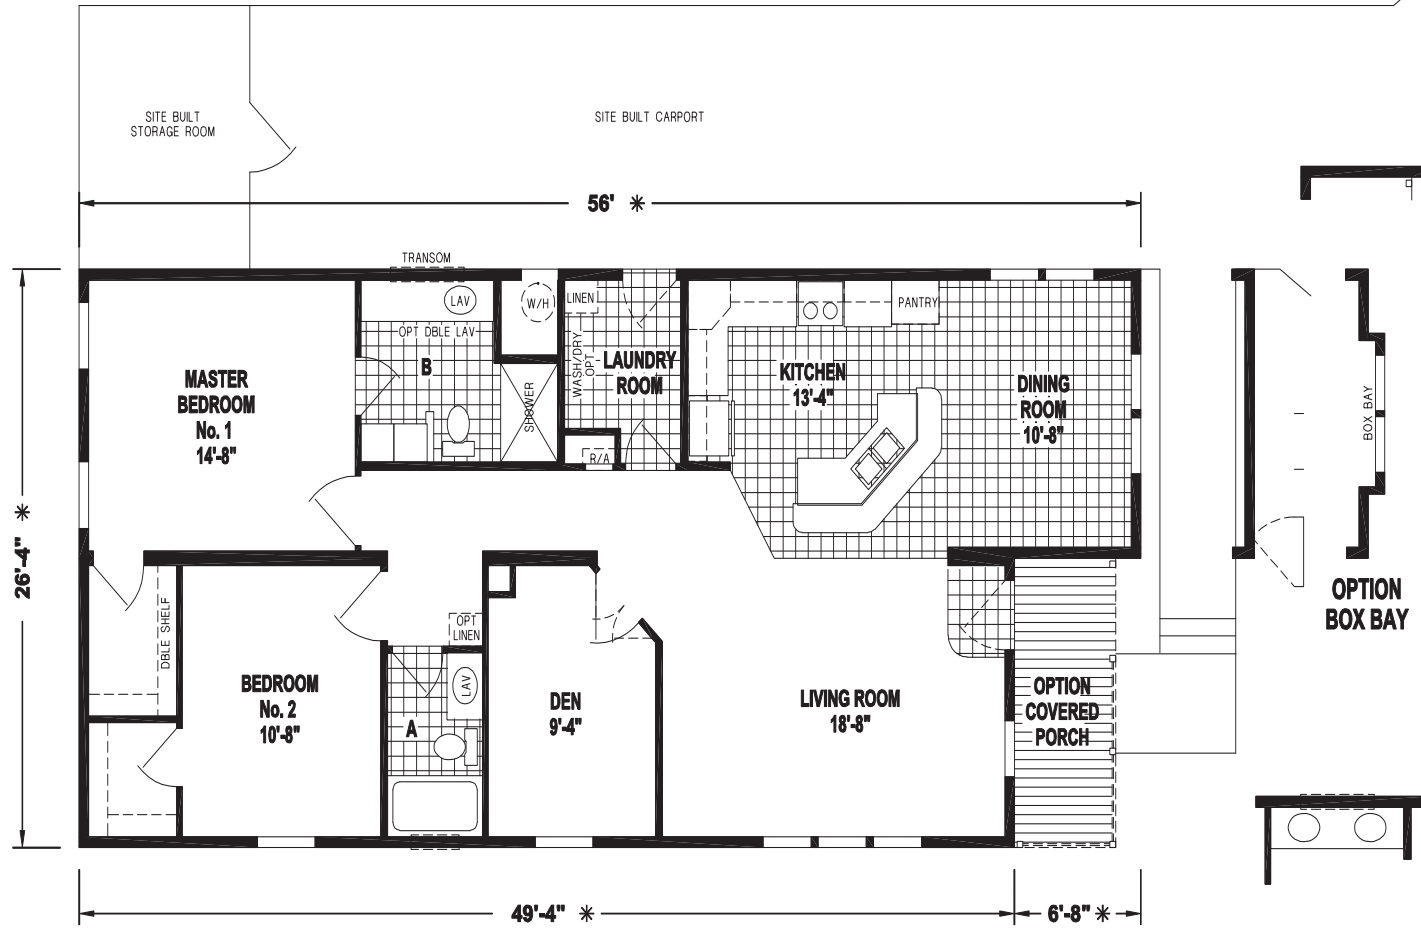

Haines

Silver Springs Limited Series

Factory Expo

"Factory Direct Pricing" HOME CENTERS

2 Bedroom, 2 Bath
Approx. 1,386 Sq. Ft.

Last Updated: 1-21-19

I authorize Factory Expo to build my house, per this plan.