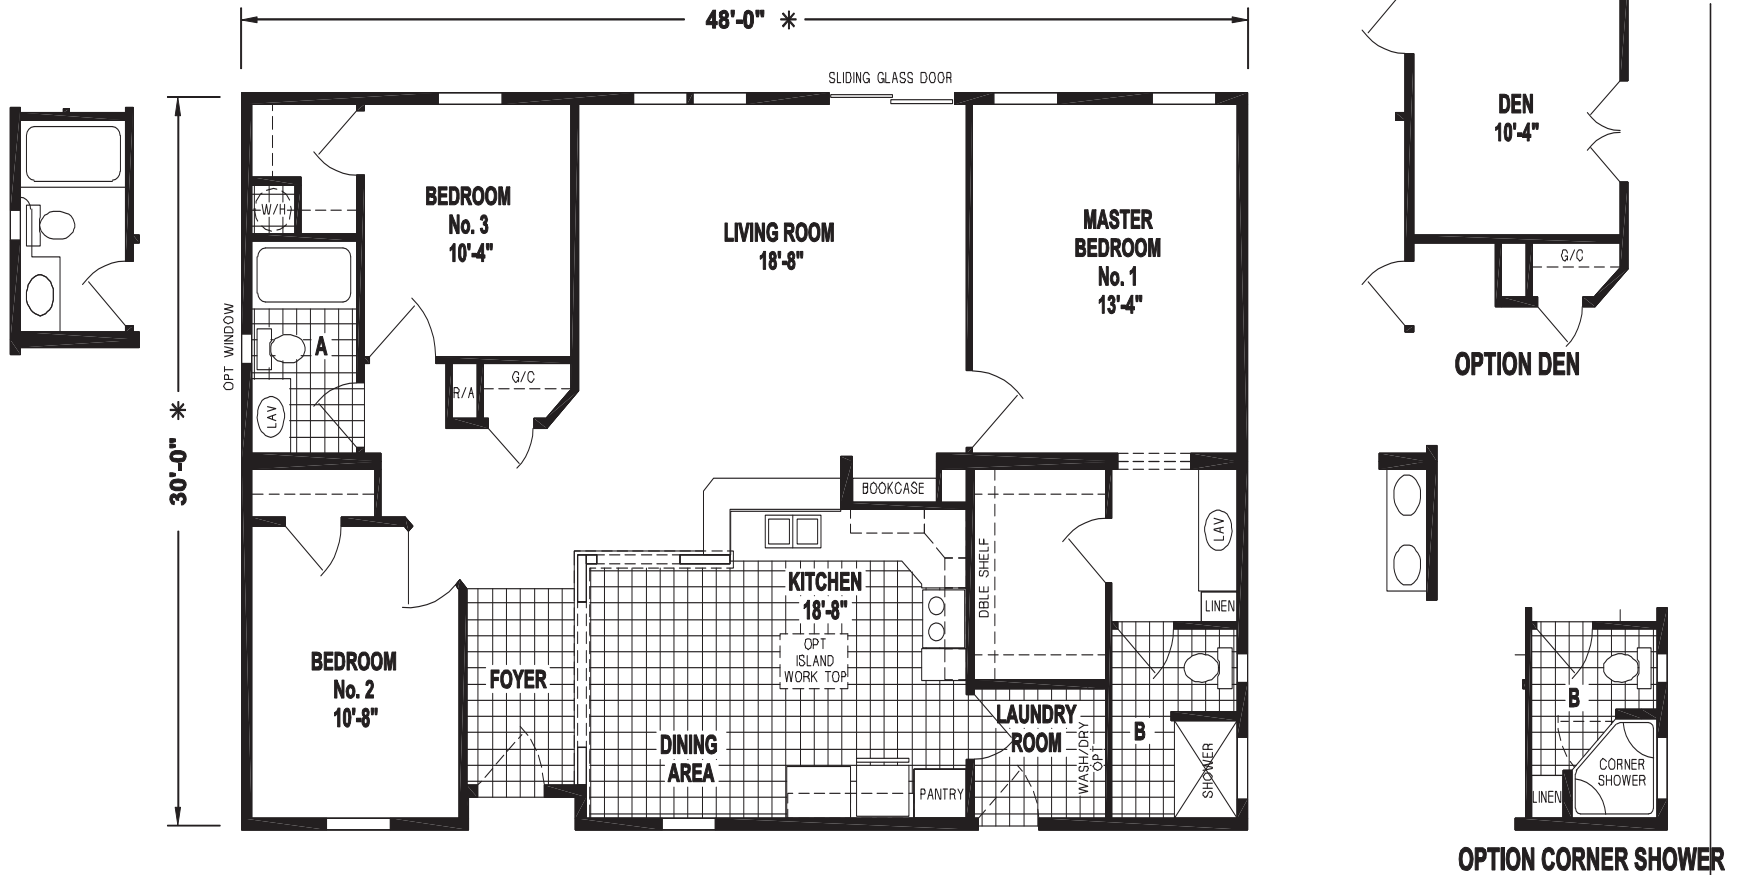

Dania

Silver Springs Limited Series

Factory Expo

"Factory Direct Pricing" HOME CENTERS

3 Bedroom, 2 Bath
Approx. 1,455 Sq. Ft.

Last Updated: 5-25-17

I authorize Factory Expo to build my house, per this plan.