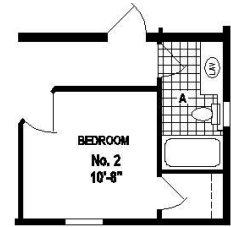

Braselton

Palm Bay Series

Factory Expo

"Factory Direct Pricing" HOME CENTERS

3 Bedroom, 2 Bath
Approx. 1,698 Sq. Ft.

Last Updated: 9-12-19

OPTION LAUNDRY ROOM

OPTION CORNER SHOWER BATH

OPTION MASTER BATH

OPTION S.G.D.

OPTION HALL BATH

OPTION DEN

OPTION LINEN CLOSET

OPTION WALK-IN SHOWER BATH

RECESSED ENTRY

Factory Expo Home Centers
1230 SW 10th Street
Ocala, Florida 34471