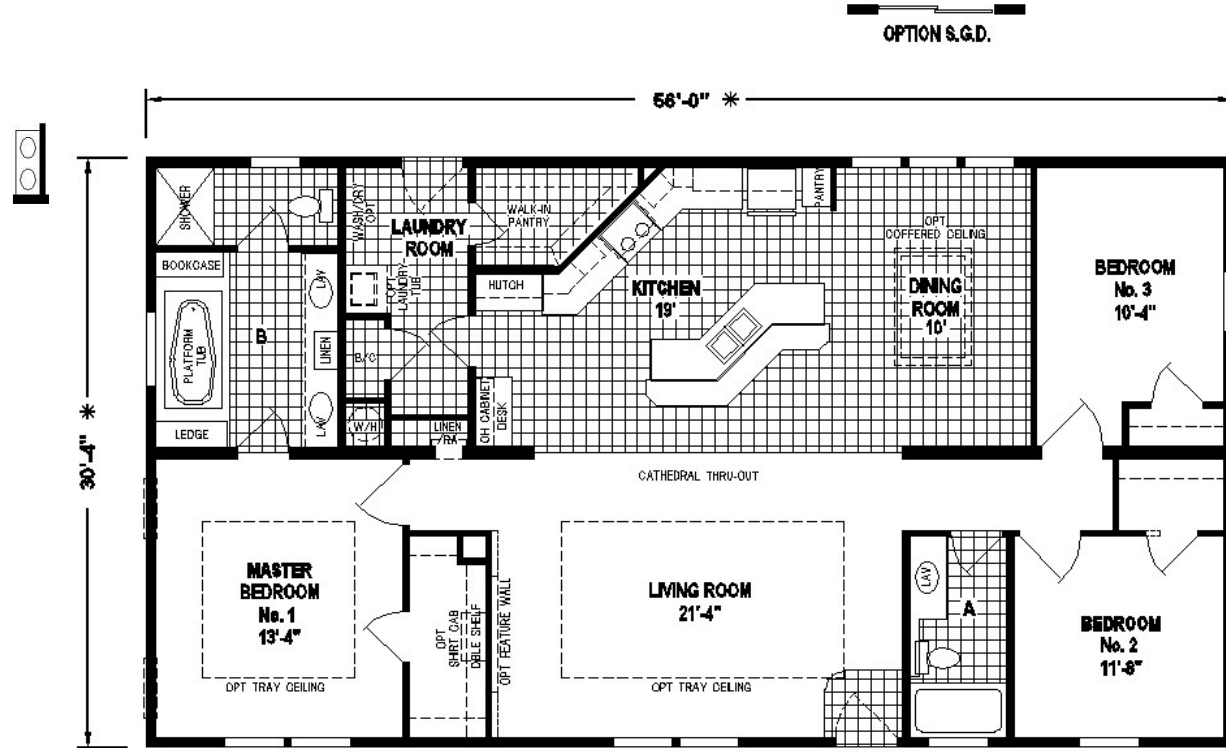

Braselton

Palm Bay Series

Factory Expo

"Factory Direct Pricing" HOME CENTERS

3 Bedroom, 2 Bath
Approx. 1,698 Sq. Ft.

Last Updated: 9-12-19

OPTION LAUNDRY ROOM

OPTION CORNER SHOWER BATH

OPTION MASTER BATH

OPTION S.G.D.

OPTION HALL BATH

OPTION DEN

OPTION LINEN CLOSET

OPTION WALK-IN SHOWER BATH

RECESSED ENTRY

Factory Expo Home Centers
1230 SW 10th Street
Ocala, Florida 34471