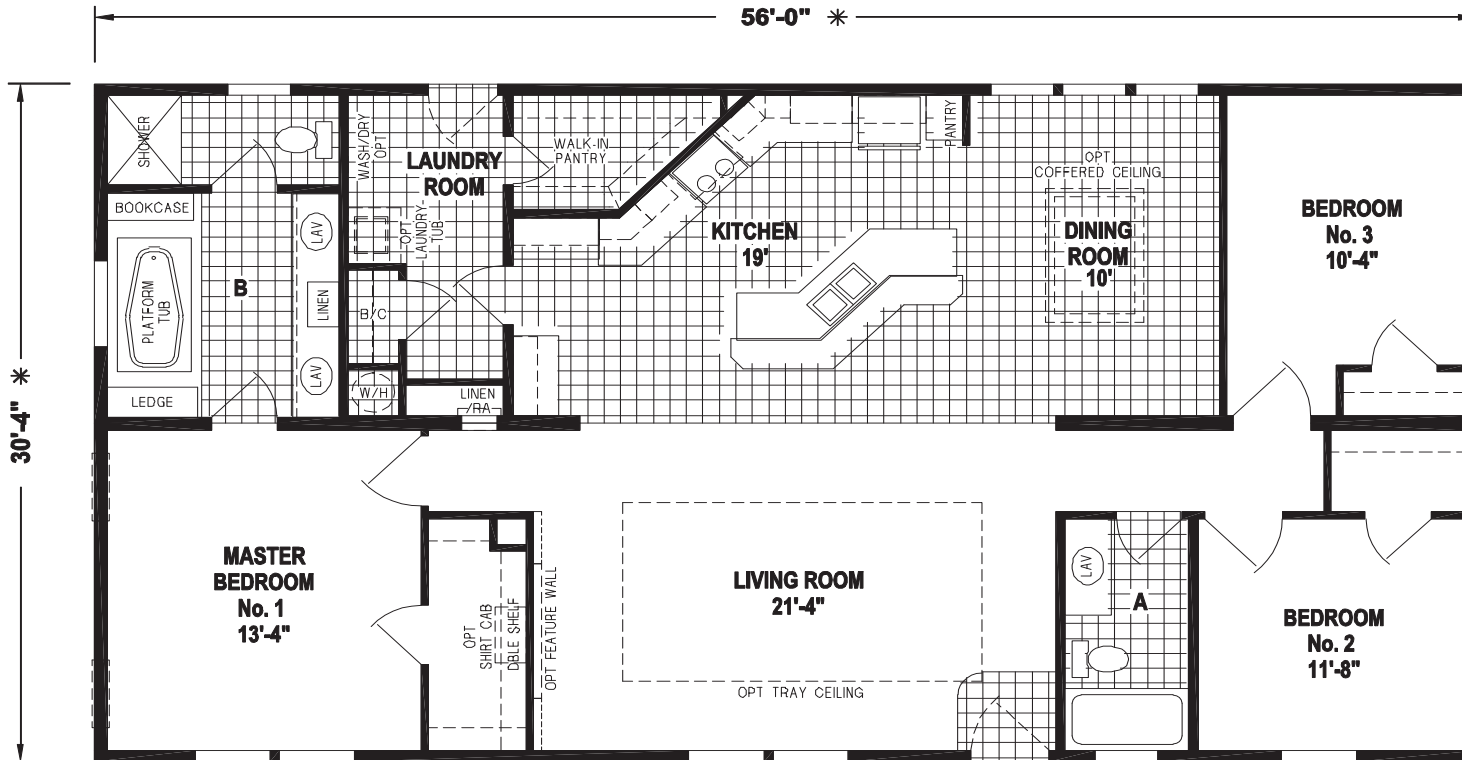

Braselton

Palm Bay Series

Factory Expo

"Factory Direct Pricing" HOME CENTERS

3 Bedroom, 2 Bath
Approx. 1,698 Sq. Ft.

Last Updated: 1-21-19

SLIDING GLASS DOOR

I authorize Factory Expo to build my house, per this plan.